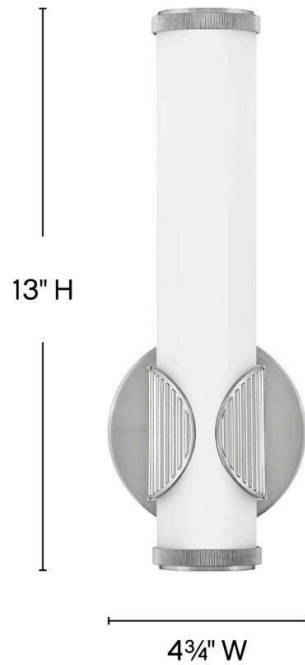

FEMI

50080BN

MEDIUM LED SCONCE

A slim, streamlined profile paired with the integrated LED light makes Femi your go-to for transitional style. Illumination elegantly extends from the cast ribbed cuff, adding an element of appeal that captures the unexpected. The matching cast end caps balance the linear design for a fixture with instant style gratification in Brushed Nickel, Black Oxide, or Lacquered Brass finish options.

DETAILS	
FINISH:	Brushed Nickel
MATERIAL:	Steel
GLASS:	Etched Opal
DIMMABLE:	YES - CL TYPE DIMMER (SSL7A)

DIMENSIONS	
WIDTH:	4.8"
HEIGHT:	13"
WEIGHT:	1.8lb
BACK PLATE:	4.75" Dia.
EXTENSION:	3.8"
TOP TO OUTLET:	9.75"

LIGHT SOURCE	
LIGHT SOURCE:	Integrated LED
WATTAGE:	20w LED *Included
VOLTAGE:	120v

SHIPPING	
CARTON LENGTH:	16
CARTON WIDTH:	7.3
CARTON HEIGHT:	10.5
CARTON WEIGHT:	3

PRODUCT DETAILS:

- Fixture can be mounted either up or down
- Suitable for use in damp locations as defined by NEC and CEC. Meets United States UL Underwriters Laboratories & CSA Canadian Standards Association Product Safety Standards.
- LED components carry a 5-year limited warranty
- Merging the best of traditional and modern elements with a sophisticated and streamlined look
- ADA compliant
- Mounting hardware is hidden on the back plate to ensure a clean silhouette