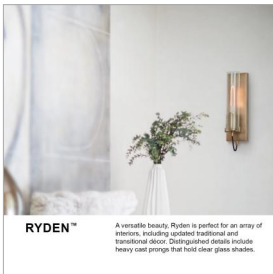

RYDEN

58062BK

SMALL TWO LIGHT VANITY

A versatile stunner, Ryden's chic, modern-industrial silhouette is practical yet stylish, featuring elongated glass shades held by heavy cast prongs. Classic finishes are complemented by black, fabric-wrapped cord and subtle detailing.

DETAILS

FINISH:	Black
MATERIAL:	Steel
GLASS:	Clear
DIMMABLE:	YES - WITH DIMMABLE LAMP (NOT INCLUDED)

DIMENSIONS

WIDTH:	13.8"
HEIGHT:	8.3"
WEIGHT:	2.8lb
BACK PLATE:	7"W X 4.5"H
EXTENSION:	5.5"
TOP TO OUTLET:	4.75"

LIGHT SOURCE

LIGHT SOURCE:	Socketed
WATTAGE:	2-5w Cand. LED, 60w Equiv.
VOLTAGE:	120v

SHIPPING

CARTON LENGTH:	16.3
CARTON WIDTH:	7.9
CARTON HEIGHT:	10.6
CARTON WEIGHT:	3.8

RYDEN™