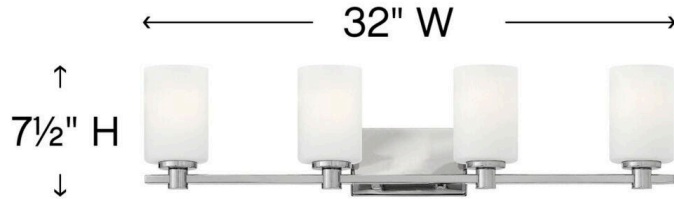

KARLIE

54624CM

LARGE FOUR LIGHT VANITY

Karlie's clean design is transitional in style and will complement a variety of décor. Featuring precision die-cast cups and cylindrical, etched opal glass, it is available in Brushed Nickel and Chrome.

DETAILS	
FINISH:	Chrome
MATERIAL:	Steel
GLASS:	Etched Opal
DIMMABLE:	YES, WITH DIMMABLE LAMP (NOT INCLUDED)

DIMENSIONS	
WIDTH:	32"
HEIGHT:	7.5"
WEIGHT:	9lb
BACK PLATE:	7.25"W X 4.5"H
EXTENSION:	6"
TOP TO OUTLET:	5.500000"

LIGHT SOURCE	
LIGHT SOURCE:	Socketed
WATTAGE:	4-14w Med. LED, 100w Equiv.
VOLTAGE:	120v

SHIPPING	
CARTON LENGTH:	34.5
CARTON WIDTH:	12
CARTON HEIGHT:	9
CARTON WEIGHT:	13.5

PRODUCT DETAILS:

- Fixture can be mounted either up or down
- Suitable for use in damp locations as defined by NEC and CEC. Meets United States UL Underwriters Laboratories & CSA Canadian Standards Association Product Safety Standards.
- Sparkling chrome with reflective finish
- Merging the best of traditional and modern elements with a sophisticated and streamlined look
- Mounting hardware is hidden on the back plate to ensure a clean silhouette