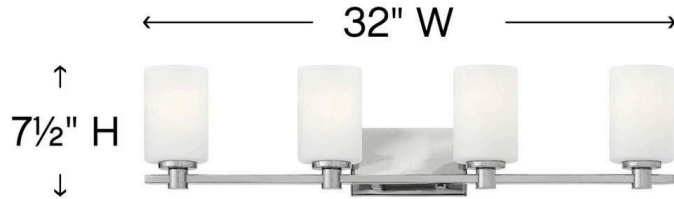

### LARGE FOUR LIGHT VANITY

Karlie's clean design is transitional in style and will complement a variety of décor. Featuring precision die-cast cups and cylindrical, etched opal glass, it is available in Brushed Nickel and Chrome.

DETAILS	
FINISH:	Chrome
MATERIAL:	Steel
GLASS:	Etched Opal
DIMMABLE:	YES, WITH DIMMABLE LAMP (NOT INCLUDED)

DIMENSIONS	
WIDTH:	32"
HEIGHT:	7.5"
WEIGHT:	9lb
BACK PLATE:	7.25"W X 4.5"H
EXTENSION:	6"
TOP TO OUTLET:	5.500000"

#### PRODUCT DETAILS:

- Fixture can be mounted either up or down
- Suitable for use in damp locations as defined by NEC and CEC. Meets United States UL Underwriters Laboratories & CSA Canadian Standards Association Product Safety Standards.
- Sparkling chrome with reflective finish
- Merging the best of traditional and modern elements with a sophisticated and streamlined look
- Mounting hardware is hidden on the back plate to ensure a clean silhouette