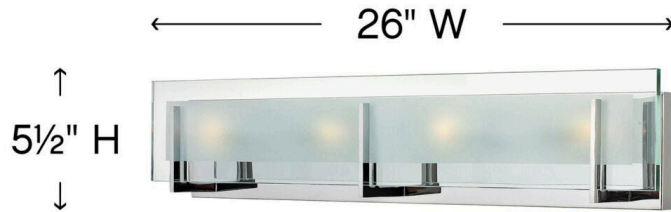

# LATITUDE

### LARGE FOUR LIGHT VANITY

Latitude is contemporary and sleek, finding its true beauty in the minimalist design. The slim glass panel features rectangular etching while the subtle, split fork frames add understated architectural style.

DETAILS	
FINISH:	Chrome
MATERIAL:	Steel
GLASS:	Inside Etched Clear
DIMMABLE:	Yes

DIMENSIONS	
WIDTH:	26"
HEIGHT:	5.5"
WEIGHT:	8.5lb
BACK PLATE:	25"W X 4.75"H
EXTENSION:	4"
TOP TO OUTLET:	3.250000"

LIGHT SOURCE	
LIGHT SOURCE:	Socketed
WATTAGE:	4-60w G-9 *Included or 4-5w G9 LED, 60w Equiv.
VOLTAGE:	120v

#### PRODUCT DETAILS:

- This fixture must be installed with shades/glass facing up toward the ceiling
- Suitable for use in damp locations as defined by NEC and CEC. Meets United States UL Underwriters Laboratories & CSA Canadian Standards Association Product Safety Standards.
- Sparkling chrome with reflective finish
- Bold silhouette with dramatic details creates a modern statement
- ADA compliant
- Mounting hardware is hidden on the back plate to ensure a clean silhouette