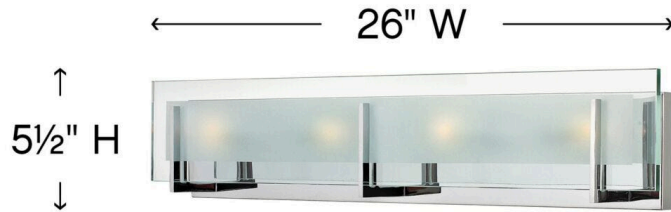

LATITUDE

5654CM

LARGE FOUR LIGHT VANITY

Latitude is contemporary and sleek, finding its true beauty in the minimalist design. The slim glass panel features rectangular etching while the subtle, split fork frames add understated architectural style.

DETAILS	
FINISH:	Chrome
MATERIAL:	Steel
GLASS:	Inside Etched Clear
DIMMABLE:	Yes

DIMENSIONS	
WIDTH:	26"
HEIGHT:	5.5"
WEIGHT:	8.5lb
BACK PLATE:	25"W X 4.75"H
EXTENSION:	4"
TOP TO OUTLET:	3.250000"

LIGHT SOURCE	
LIGHT SOURCE:	Socketed
WATTAGE:	4-60w G-9 *Included or 4-5w G9 LED, 60w Equiv.
VOLTAGE:	120v

SHIPPING	
CARTON LENGTH:	29
CARTON WIDTH:	7.5
CARTON HEIGHT:	7.5
CARTON WEIGHT:	10

PRODUCT DETAILS:

- This fixture must be installed with shades/glass facing up toward the ceiling
- Suitable for use in damp locations as defined by NEC and CEC. Meets United States UL Underwriters Laboratories & CSA Canadian Standards Association Product Safety Standards.
- Sparkling chrome with reflective finish
- Bold silhouette with dramatic details creates a modern statement
- ADA compliant
- Mounting hardware is hidden on the back plate to ensure a clean silhouette