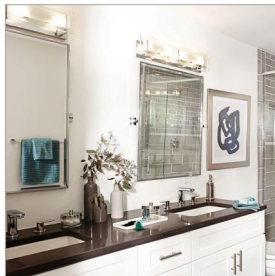

LATITUDE

5654CM

LARGE FOUR LIGHT VANITY

Latitude is contemporary and sleek, finding its true beauty in the minimalist design. The slim glass panel features rectangular etching while the subtle, split fork frames add understated architectural style.

DETAILS	
FINISH:	Chrome
MATERIAL:	Steel
GLASS:	Inside Etched Clear
DIMMABLE:	Yes

DIMENSIONS	
WIDTH:	26"
HEIGHT:	5.5"
WEIGHT:	8.5lb
BACK PLATE:	25"W X 4.75"H
EXTENSION:	4"
TOP TO OUTLET:	3.250000"

LIGHT SOURCE	
LIGHT SOURCE:	Socketed
WATTAGE:	4-60w G-9 *Included or 4-5w G9 LED, 60w Equiv.
VOLTAGE:	120v

SHIPPING	
CARTON LENGTH:	29
CARTON WIDTH:	7.5
CARTON HEIGHT:	7.5
CARTON WEIGHT:	10

PRODUCT DETAILS:

- This fixture must be installed with shades/glass facing up toward the ceiling
- Suitable for use in damp locations as defined by NEC and CEC. Meets United States UL Underwriters Laboratories & CSA Canadian Standards Association Product Safety Standards.
- Sparkling chrome with reflective finish
- Bold silhouette with dramatic details creates a modern statement
- ADA compliant
- Mounting hardware is hidden on the back plate to ensure a clean silhouette