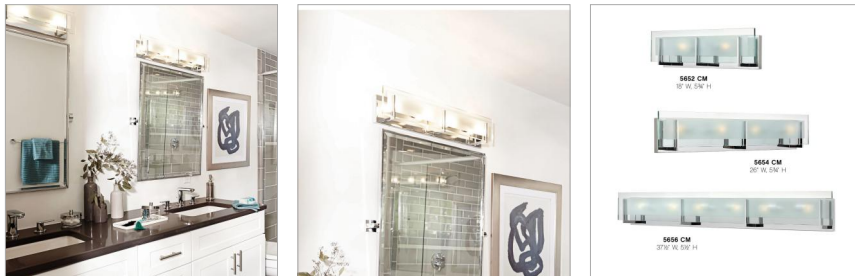

### LARGE FOUR LIGHT VANITY

Latitude is contemporary and sleek, finding its true beauty in the minimalist design. The slim glass panel features rectangular etching while the subtle, split fork frames add understated architectural style.

DETAILS	
FINISH:	Chrome
MATERIAL:	Steel
GLASS:	Inside Etched Clear
DIMMABLE:	Yes

DIMENSIONS	
WIDTH:	26"
HEIGHT:	5.5"
WEIGHT:	8.5lb
BACK PLATE:	25"W X 4.75"H
EXTENSION:	4"
TOP TO OUTLET:	3.250000"

LIGHT SOURCE	
LIGHT SOURCE:	Socketed
WATTAGE:	4-60w G-9 *Included or 4-5w G9 LED, 60w Equiv.
VOLTAGE:	120v

#### PRODUCT DETAILS:

- This fixture must be installed with shades/glass facing up toward the ceiling
- Suitable for use in damp locations as defined by NEC and CEC. Meets United States UL Underwriters Laboratories & CSA Canadian Standards Association Product Safety Standards.
- Sparkling chrome with reflective finish
- Bold silhouette with dramatic details creates a modern statement
- ADA compliant
- Mounting hardware is hidden on the back plate to ensure a clean silhouette