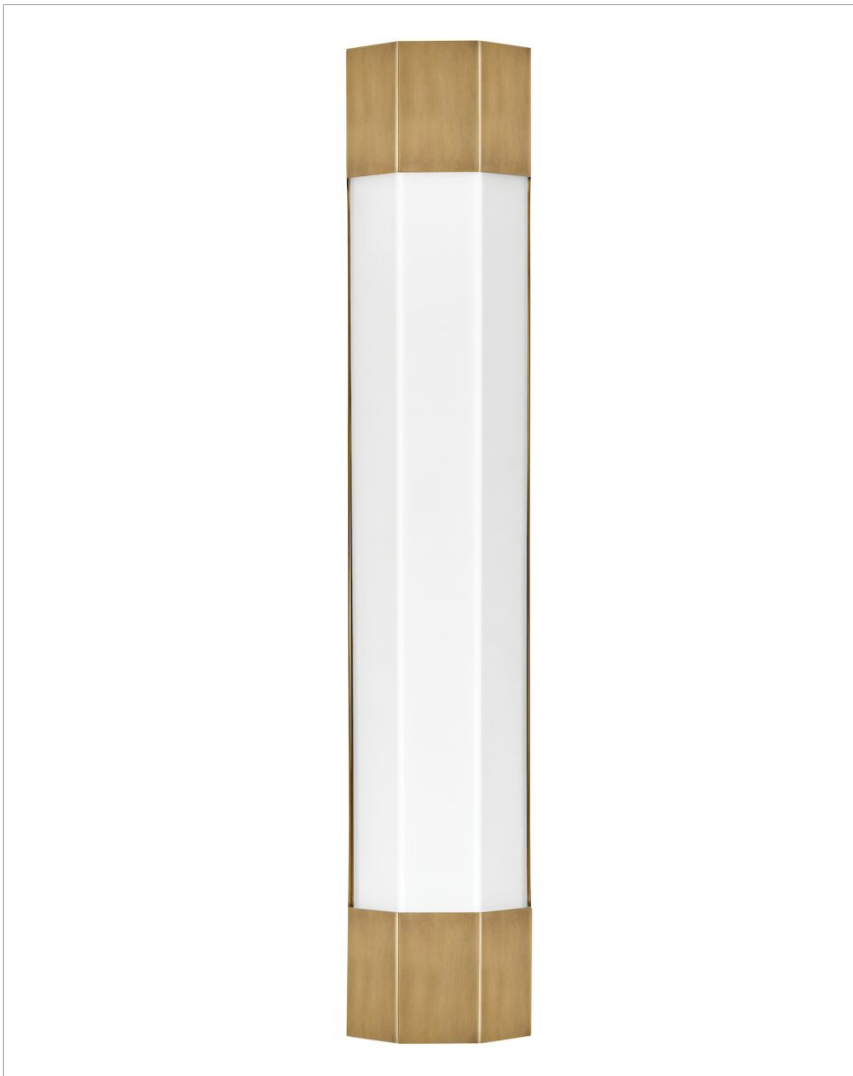

FACET

51392HB

LARGE SCONCE

View the many sides of Facet. Interesting angles combine with bold metal features to create an edgy and contemporary profile that is unpretentious yet unforgettable. Hexagonaletched opal glass is showcased by Heritage Brass or Black Oxide finishes.

DETAILS	
FINISH:	Heritage Brass
MATERIAL:	Steel
GLASS:	Etched Opal
DIMMABLE:	YES - CL TYPE DIMMER (SSL7A)

DIMENSIONS	
WIDTH:	4.5"
HEIGHT:	23.8"
WEIGHT:	6.3lb
BACK PLATE:	4.375"W X 23.625"L
EXTENSION:	3.3"
TOP TO OUTLET:	12"

LIGHT SOURCE	
LIGHT SOURCE:	Integrated LED
WATTAGE:	24w LED *Included
VOLTAGE:	120v

SHIPPING	
CARTON LENGTH:	27.8
CARTON WIDTH:	7.8
CARTON HEIGHT:	9
CARTON WEIGHT:	7.9

PRODUCT DETAILS:

- Fixture can be mounted horizontally.
- Suitable for use in damp locations as defined by NEC and CEC. Meets United States UL Underwriters Laboratories & CSA Canadian Standards Association Product Safety Standards.
- LED components carry a 5-year limited warranty
- Fixture can be mounted vertically
- Merging the best of traditional and modern elements with a sophisticated and streamlined look
- ADA compliant
- Mounting hardware is hidden on the back plate to ensure a clean silhouette