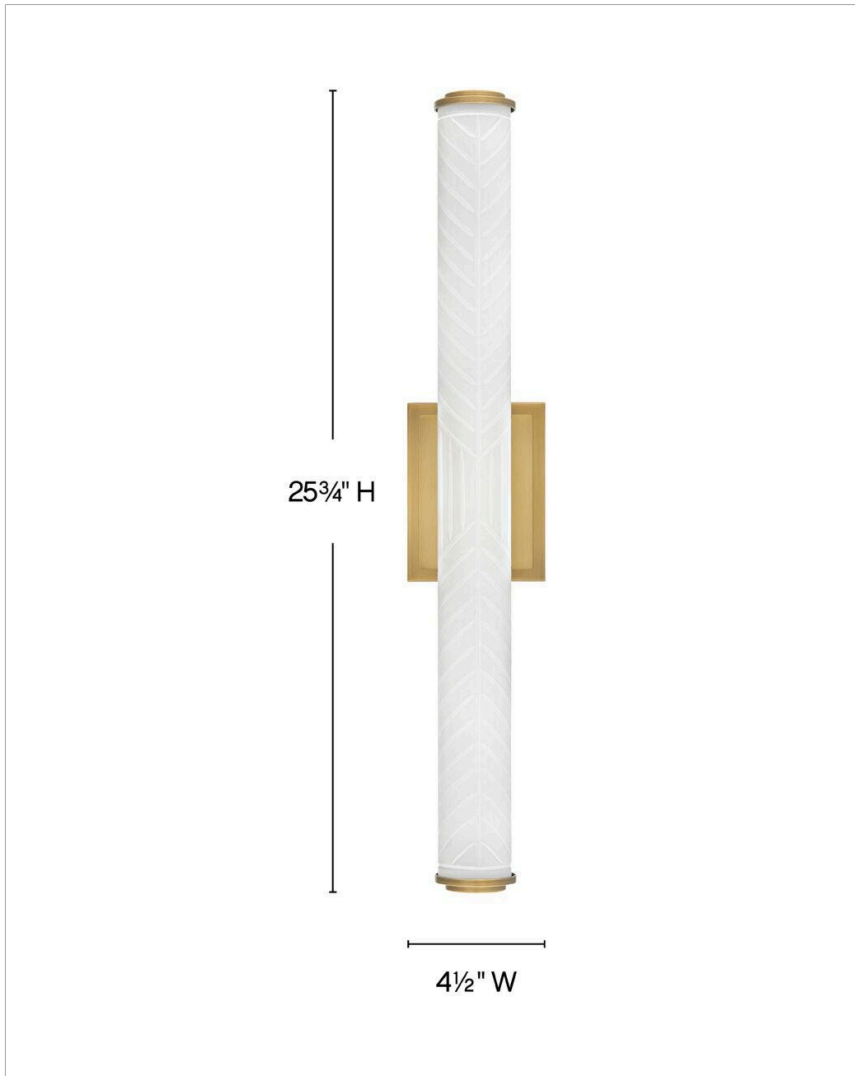

### MEDIUM LED VANITY

Devon is the perfect balance of style and function. Geometric subtleties paired with the cased opal glass blend transitional and modern elements to make a sleek and unexpected statement. Stepped endcaps on both sides match the square backplate for a dash of industrial appeal. Devon is part of the Lisa McDennon Collection.

DETAILS	
FINISH:	Lacquered Brass
MATERIAL:	Steel
GLASS:	Etched Pattern
DIMMABLE:	YES - CL TYPE DIMMER (SSL7A)

DIMENSIONS	
WIDTH:	25.8"
HEIGHT:	4.5"
WEIGHT:	3.9lb
BACK PLATE:	6"W X 4.5"H
EXTENSION:	3.8"
TOP TO OUTLET:	2.25"

LIGHT SOURCE	
LIGHT SOURCE:	Integrated LED
WATTAGE:	40w LED *Included
VOLTAGE:	120v

SHIPPING	
CARTON LENGTH:	30.8
CARTON WIDTH:	11
CARTON HEIGHT:	7.5
CARTON WEIGHT:	5.7

#### PRODUCT DETAILS:

- Fixture can be mounted horizontally.
- Suitable for use in damp locations as defined by NEC and CEC. Meets United States UL Underwriters Laboratories & CSA Canadian Standards Association Product Safety Standards.
- LED components carry a 5-year limited warranty
- Bold silhouette with dramatic details creates a modern statement
- Fixture can be mounted vertically
- ADA compliant
- Mounting hardware is hidden on the back plate to ensure a clean silhouette
- The Lisa McDennon Collection offers a striking mix of edgy, sculptural silhouettes that incorporate modern, organic elements and luxe materials, brought to life by her innovative and original point of view.