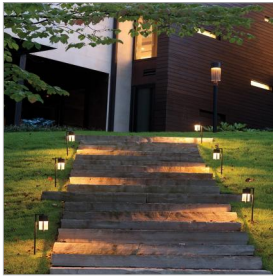

SHELTER

1321KZ

LARGE POST TOP OR PIER MOUNT LANTERN

Shelter's minimalist style in aluminum creates a chic, dramatic statement as the light from above grazes through its clear seedy glass. Shelter comes standard Dark Sky compliant.

DETAILS	
FINISH:	Buckeye Bronze
MATERIAL:	Aluminum
GLASS:	Clear Seedy
DIMMABLE:	YES, CL TYPE DIMMER (SSL7A)

DIMENSIONS	
WIDTH:	8.3"
HEIGHT:	27.8"
WEIGHT:	7lb

LIGHT SOURCE	
LIGHT SOURCE:	Socketed
WATTAGE:	1-6.50w Med. LED *Included, 50w Equiv.
VOLTAGE:	120v

SHIPPING	
CARTON LENGTH:	17.5
CARTON WIDTH:	10
CARTON HEIGHT:	30.8
CARTON WEIGHT:	9.7

PRODUCT DETAILS:

- Suitable for use in wet (outdoor direct rain) locations as defined by NEC and CEC. Meets United States UL Underwriters Laboratories & CSA Canadian Standards Association Product Safety Standards
- 2-year finish warranty
- Reflector type or Par type bulb recommended
- Bold lines and a clean, minimalist style complement contemporary architecture
- Fixture is Dark Sky compliant and engineered to minimize light glare upward into the night sky