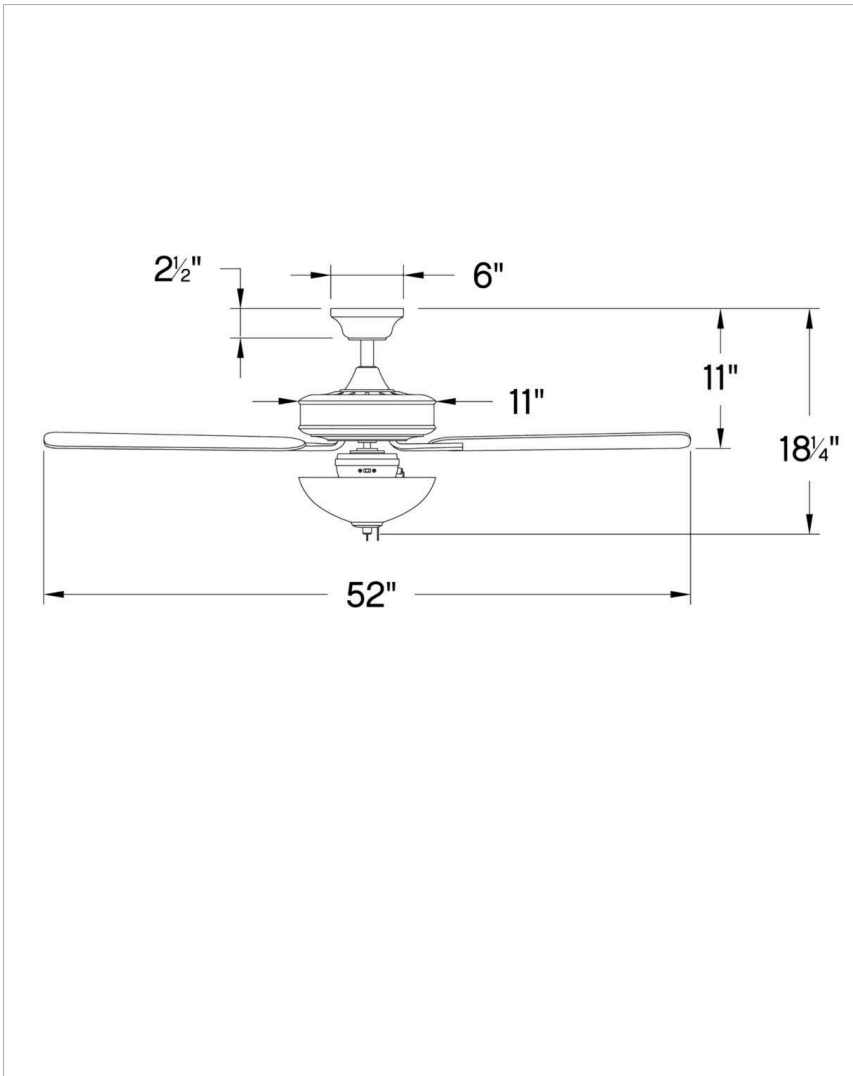

# METRO ILLUMINATED

903352FMM-LIA

METRO ILLUMINATED 52" LED FAN

DETAILS	
FAN FINISH:	Metallic Matte Bronze
GLASS:	Etched Opal
BLADE COUNT:	5
SLOPE DEGREE:	20

DIMENSIONS	
WIDTH:	52"
HEIGHT:	14.8"
WEIGHT:	16lb

LIGHT SOURCE	
VOLTAGE:	120v

MOUNTING	
CANOPY:	6" Dia.
LEAD WIRE:	1 X 76"

SHIPPING	
CARTON LENGTH:	23.2
CARTON WIDTH:	13.4
CARTON HEIGHT:	10.3
CARTON WEIGHT:	18

Metro Illuminated evokes a sense of timeless tradition to interiors of all styles. Metro Illuminated is available in Brushed Nickel with Silver or Matte Black blades, Chalk White with Chalk White or Weathered Wood blades, Matte Black with Matte Black or Walnut blades, Metallic Matte Bronze with Metallic Matte Bronze or Walnut blades. Metro Illuminated features an LED lamps and is part of the Regency Collection.

## PRODUCT DETAILS:

- Suitable for use in dry (indoor) locations as defined by NEC and CEC. Meets United States UL Underwriters Laboratories & CSA Canadian Standards Association Product Safety Standards.
- Classic, elegant lines and timeless details enhance a traditional space
- This item includes a 4.5" down rod. Other various lengths of down rods are available and sold separately to customize the installation height.
- Pull chain manual reverse, accessory controls available
- For more information on how to control your ceiling fan via the Hinkley Home Automation App, [click here](#).
- This item may be hung on a sloped ceiling
- LED bulbs carry a 3-year limited warranty
- Accessory controls available that are compatible with your WiFi for the ultimate Smart Home connectivity