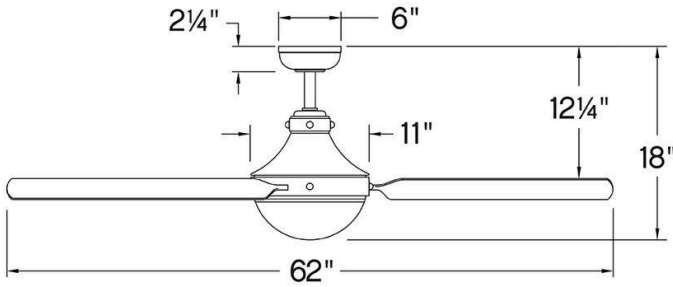

## 905962FHB-LWD

OLIVER 62" LED SMART FAN

DETAILS	
FAN FINISH:	Heritage Brass
GLASS:	Polycarbonate Lens
BLADE COUNT:	3
SLOPE DEGREE:	20

DIMENSIONS	
WIDTH:	62"
HEIGHT:	18"
WEIGHT:	26.4lb

LIGHT SOURCE	
VOLTAGE:	120v

MOUNTING	
CANOPY:	6" Dia.
LEAD WIRE:	1 X 76"

SHIPPING	
CARTON LENGTH:	29.1
CARTON WIDTH:	16.8
CARTON HEIGHT:	9.3
CARTON WEIGHT:	28.6

Sleek and eye-catching, Oliver's etched opal dome conceals integrated LEDs engineered to maximize light output. Slender blades are complemented by traditional styling and classic two-tone finishes. Wet-rated design is suitable for both interior and outdoor settings. Equipped with a 6-speed DC motor that is WiFi enabled and ready to connect right out of the box. Operated by the HIRO control or WiFi compatible with the Hinkley App.