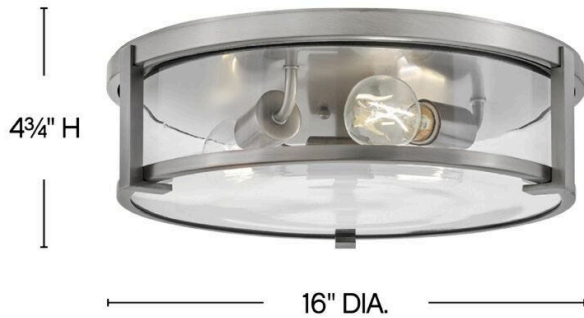

LOWELL

3243AN-CL

MEDIUM FLUSH MOUNT

Lowell is a transitional design with clean lines and a subtle mid-century modern overtone. Robust cast L-bracket details combine with a twist lock system to maintain a sleek appearance that fits any décor.

DETAILS	
FINISH:	Antique Nickel
MATERIAL:	Steel
GLASS:	Clear
DIMMABLE:	YES - WITH DIMMABLE LAMP (NOT INCLUDED)

DIMENSIONS	
WIDTH:	16"
HEIGHT:	4.8"
WEIGHT:	7.9lb

LIGHT SOURCE	
LIGHT SOURCE:	Socketed
WATTAGE:	3-7w Med. LED, 60w Equiv.
VOLTAGE:	120v

MOUNTING	
CANOPY:	15.75" Dia.

SHIPPING	
CARTON LENGTH:	19.8
CARTON WIDTH:	19.5
CARTON HEIGHT:	8
CARTON WEIGHT:	10.6