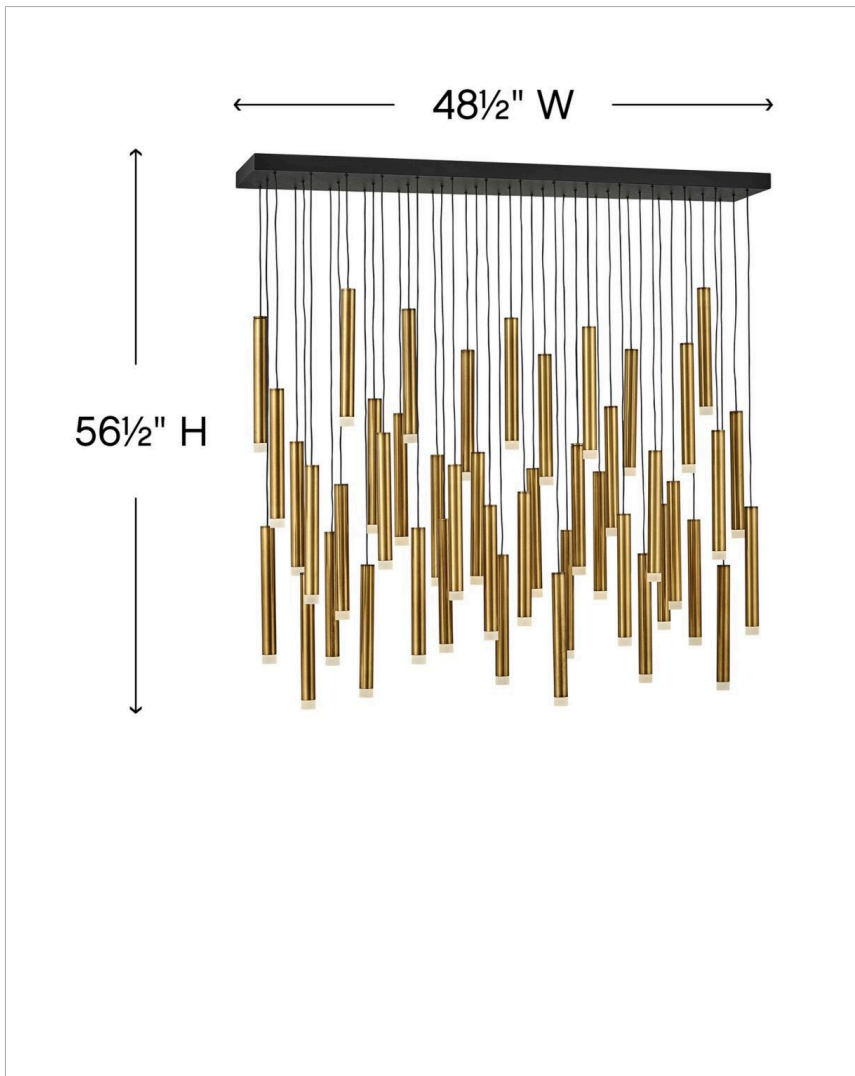

HARMONY

FR49909HBR

MEDIUM ADJUSTABLE LED LINEAR

Harmony orchestrates the perfect blend of style and technology. Drawing inspiration from the enduring formation of wind chimes, the sleek Black or Heritage Brass tubes gleam with a glow that emanates from the lowest point of each column. Harmony is easily adjustable with many customizable configurations and is integrated with fully dimmable LEDs.

DETAILS	
FINISH:	Heritage Brass
MATERIAL:	Steel
DIMMABLE:	YES, CL TYPE DIMMER (SSL7A)

DIMENSIONS	
WIDTH:	48"
HEIGHT:	56.5"
DEPTH:	8
WEIGHT:	50lb

LIGHT SOURCE	
LIGHT SOURCE:	Integrated LED
WATTAGE:	45-1w LED *Included
VOLTAGE:	120v

MOUNTING	
CANOPY:	9"W X 48"L
LEAD WIRE:	45 X 120"
MAX HEIGHT:	85.3

SHIPPING	
CARTON LENGTH:	55.3
CARTON WIDTH:	11.3
CARTON HEIGHT:	11.8
CARTON WEIGHT:	54

PRODUCT DETAILS:

- Suitable for use in dry (indoor) locations as defined by NEC and CEC. Meets United States UL Underwriters Laboratories & CSA Canadian Standards Association Product Safety Standards.
- LED components carry a 5-year limited warranty
- Bold silhouette with dramatic details creates a modern statement
- All dimensions listed are as shown
- Fixture weighs over 50lbs. Must be supported independently of the outlet box unless the outlet box is UL listed for the appropriate weight.