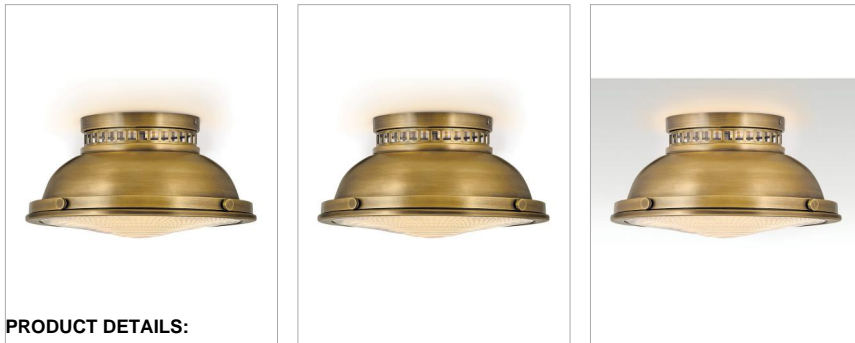

EMERY

4081HB

SMALL FLUSH MOUNT

Inspired by vintage industrial lighting, Emery cuts a bold figure layered with unique details and robust finish options that include Polished Antique Nickel, Heritage Brass and Heritage Brass with Aged Zinc. Unique metal cutouts allow illumination to graze the ceiling while a functional down light is enclosed in heavy holophane glass, completing its authentic appearance.

DETAILS	
FINISH:	Heritage Brass
MATERIAL:	Steel
GLASS:	Etched Holophane
DIMMABLE:	YES, WITH DIMMABLE LAMP (NOT INCLUDED)

DIMENSIONS	
WIDTH:	12.8"
HEIGHT:	6.8"
WEIGHT:	5.2lb

LIGHT SOURCE	
LIGHT SOURCE:	Socketed
WATTAGE:	2-10w Med. LED, 60w Equiv.
VOLTAGE:	120v

MOUNTING	
CANOPY:	6.5" Dia.

SHIPPING	
CARTON LENGTH:	15
CARTON WIDTH:	15
CARTON HEIGHT:	8.5
CARTON WEIGHT:	9.6

PRODUCT DETAILS:

- Suitable for use in dry (indoor) locations as defined by NEC and CEC. Meets United States UL Underwriters Laboratories & CSA Canadian Standards Association Product Safety Standards.
- Crisp, minimal design with elegant details make a fresh, modern impact