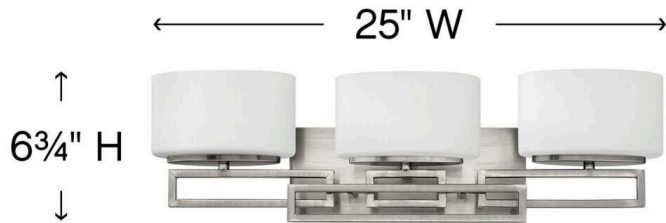

LANZA

5103AN

MEDIUM THREE LIGHT VANITY

Lanza features contemporary styling with geometric patterns that are emphasized in Antique Nickel and Brushed Bronze finishes. The elongated oval, etched opal glass reinforces its sleek design.

DETAILS	
FINISH:	Antique Nickel
MATERIAL:	Metal
GLASS:	Etched Opal
DIMMABLE:	Yes

DIMENSIONS	
WIDTH:	25"
HEIGHT:	6.8"
WEIGHT:	6lb
BACK PLATE:	12"W X 4.75"H
EXTENSION:	5"
TOP TO OUTLET:	4.000000"

LIGHT SOURCE	
LIGHT SOURCE:	Socketed
WATTAGE:	3-60w G-9 *Included or 3-5w G9 LED, 60w Equiv.
VOLTAGE:	120v

SHIPPING	
CARTON LENGTH:	11
CARTON WIDTH:	25.5
CARTON HEIGHT:	7
CARTON WEIGHT:	7

PRODUCT DETAILS:

- This fixture must be installed with shades/glass facing up toward the ceiling
- Suitable for use in damp locations as defined by NEC and CEC. Meets United States UL Underwriters Laboratories & CSA Canadian Standards Association Product Safety Standards.
- Merging the best of traditional and modern elements with a sophisticated and streamlined look
- Mounting hardware is hidden on the back plate to ensure a clean silhouette