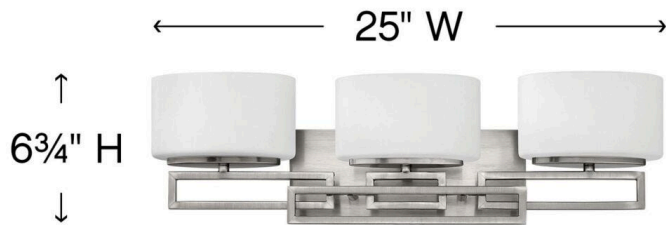

LANZA

5103AN

MEDIUM THREE LIGHT VANITY

Lanza features contemporary styling with geometric patterns that are emphasized in Antique Nickel and Brushed Bronze finishes. The elongated oval, etched opal glass reinforces its sleek design.

DETAILS	
FINISH:	Antique Nickel
MATERIAL:	Metal
GLASS:	Etched Opal
DIMMABLE:	Yes

DIMENSIONS	
WIDTH:	25"
HEIGHT:	6.8"
WEIGHT:	6lb
BACK PLATE:	12"W X 4.75"H
EXTENSION:	5"
TOP TO OUTLET:	4.000000"

LIGHT SOURCE	
LIGHT SOURCE:	Socketed
WATTAGE:	3-60w G-9 *Included or 3-5w G9 LED, 60w Equiv.
VOLTAGE:	120v

SHIPPING	
CARTON LENGTH:	11
CARTON WIDTH:	25.5
CARTON HEIGHT:	7
CARTON WEIGHT:	7

PRODUCT DETAILS:

- This fixture must be installed with shades/glass facing up toward the ceiling
- Suitable for use in damp locations as defined by NEC and CEC. Meets United States UL Underwriters Laboratories & CSA Canadian Standards Association Product Safety Standards.
- Merging the best of traditional and modern elements with a sophisticated and streamlined look
- Mounting hardware is hidden on the back plate to ensure a clean silhouette