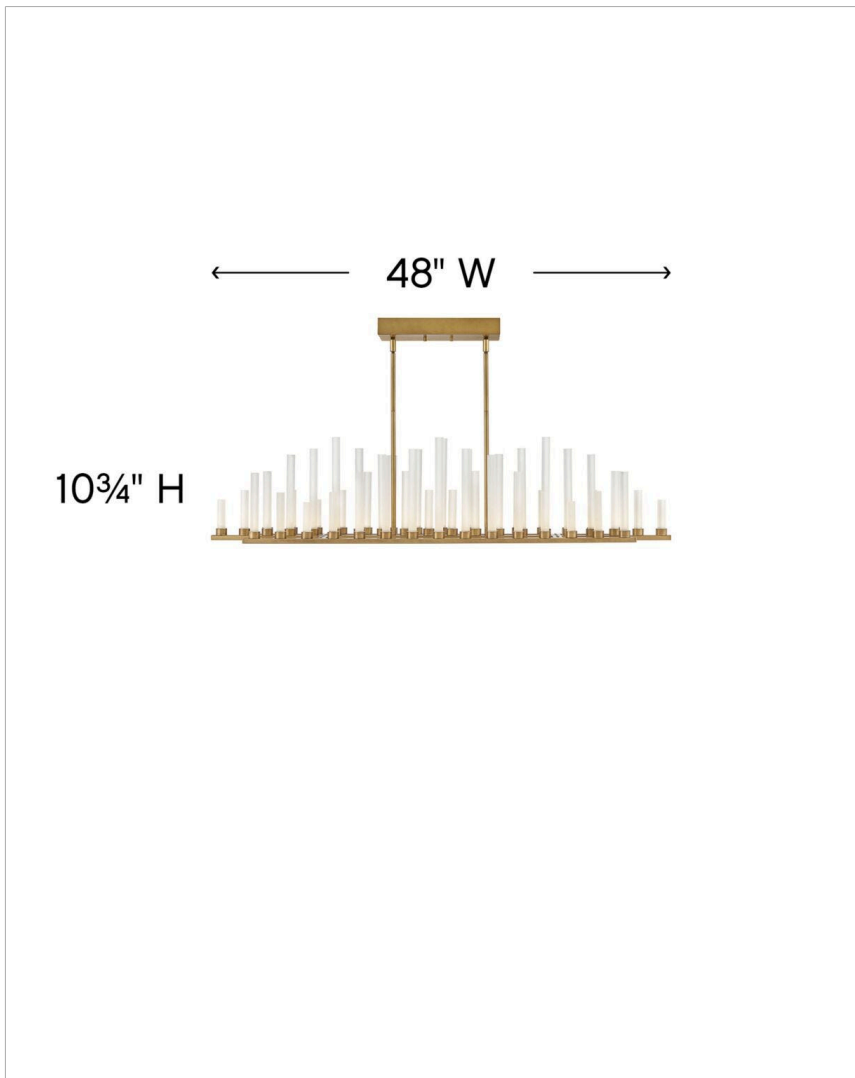

DETAILS	
FINISH:	Heritage Brass
MATERIAL:	Steel
GLASS:	Frosted
SLOPE DEGREE:	90
DIMMABLE:	YES, CL TYPE DIMMER (SSL7A)

DIMENSIONS	
WIDTH:	48"
HEIGHT:	10.8"
DEPTH:	8.3
WEIGHT:	28lb

LIGHT SOURCE	
LIGHT SOURCE:	Integrated LED
WATTAGE:	50-1w LED *Included
VOLTAGE:	120v

MOUNTING	
CANOPY:	5.5"W X 12.75"L
LEAD WIRE:	1 X 120"
MAX HEIGHT:	40

SHIPPING	
CARTON LENGTH:	10
CARTON WIDTH:	11.5
CARTON HEIGHT:	51
CARTON WEIGHT:	31