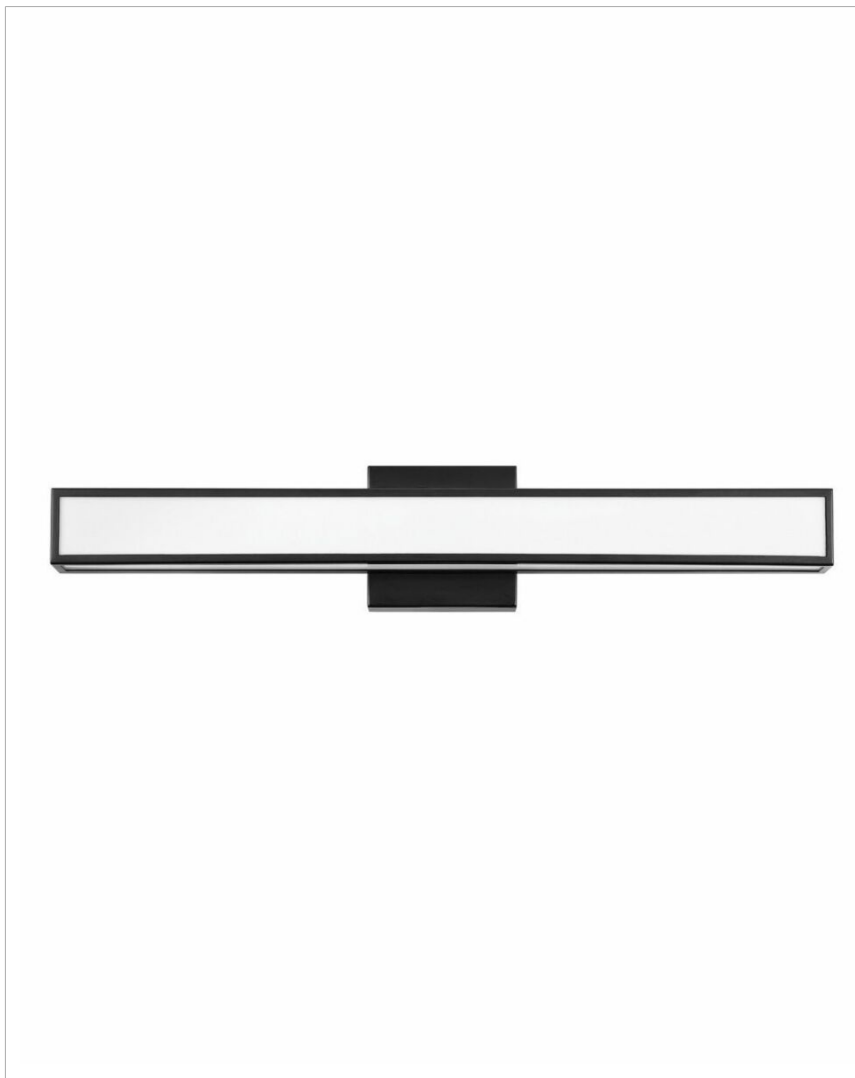

ALTO

51403BK

LARGE LED VANITY

Sleek and chic, the LED, ADA-compliant Alto effortlessly takes center stage. Mastering both form and function, Alto unifies energy efficiency, durability and sophistication.

DETAILS	
FINISH:	Black
MATERIAL:	Steel
GLASS:	White Acrylic
DIMMABLE:	YES, CL TYPE DIMMER (SSL7A)

DIMENSIONS	
WIDTH:	24"
HEIGHT:	4.8"
WEIGHT:	3.5lb
BACK PLATE:	4.75" Sq.
EXTENSION:	3"
TOP TO OUTLET:	2.500000"

LIGHT SOURCE	
LIGHT SOURCE:	Integrated LED
WATTAGE:	29w LED *Included
VOLTAGE:	120v

SHIPPING	
CARTON LENGTH:	27
CARTON WIDTH:	7.5
CARTON HEIGHT:	6
CARTON WEIGHT:	5.5

PRODUCT DETAILS:

- Fixture can be mounted horizontally.
- Suitable for use in damp locations as defined by NEC and CEC. Meets United States UL Underwriters Laboratories & CSA Canadian Standards Association Product Safety Standards.
- LED components carry a 5-year limited warranty
- Bold silhouette with dramatic details creates a modern statement
- Fixture can be mounted vertically
- ADA compliant
- Exclusively available in High Performance LED
- Mounting hardware is hidden on the back plate to ensure a clean silhouette