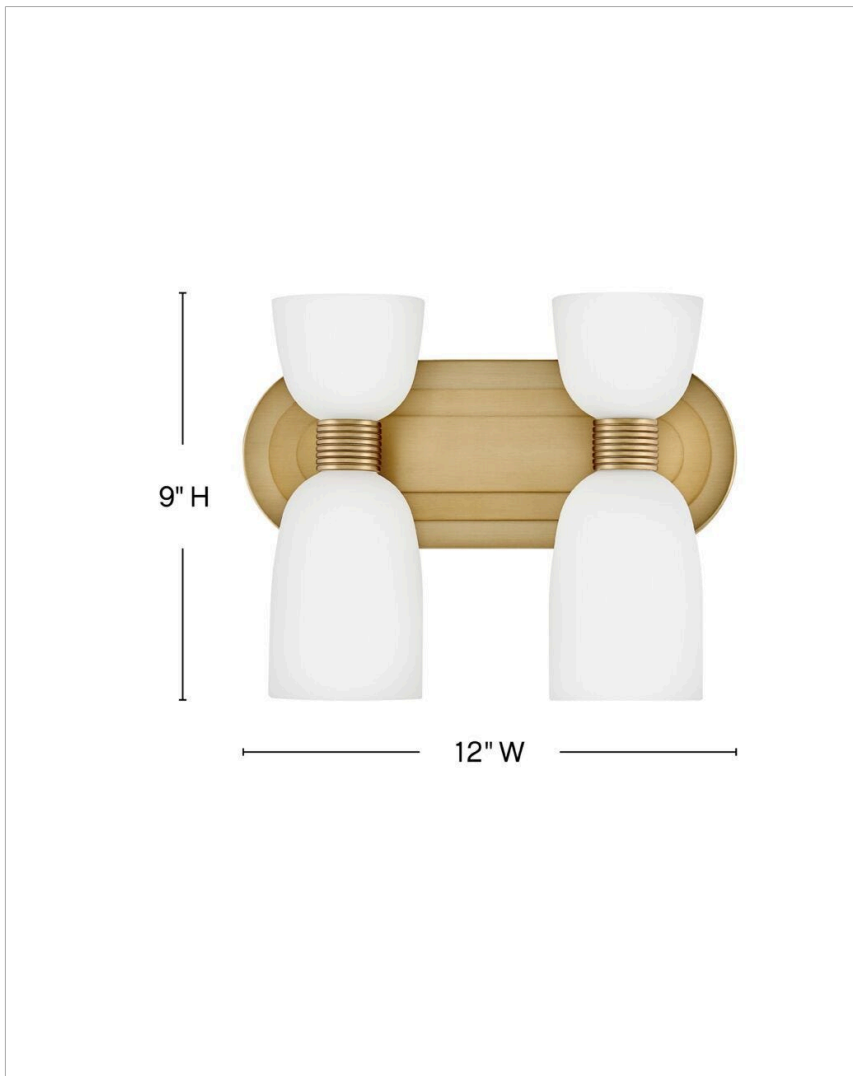

TALLULAH

52962LCB-LL

SMALL TWO LIGHT VANITY

Graceful curves and delicate details define Tallulah. The smooth etched opal glass adds a touch of softness to balance ribbed metal details. Hardware featuring our Lacquered Brass or Polished Nickel finish creates a nuanced retro look that makes Tallulah the perfect addition to any décor.

DETAILS	
FINISH:	Lacquered Brass
MATERIAL:	Steel
GLASS:	Etched Opal
DIMMABLE:	YES - CL TYPE DIMMER (SSL7A)

DIMENSIONS	
WIDTH:	12"
HEIGHT:	9"
WEIGHT:	5.2lb
BACK PLATE:	12"W X 4.5"H
EXTENSION:	5.5"
TOP TO OUTLET:	6"

LIGHT SOURCE	
LIGHT SOURCE:	Socketed
WATTAGE:	4-5w G9 LED *Included
VOLTAGE:	120v

SHIPPING	
CARTON LENGTH:	21
CARTON WIDTH:	8.3
CARTON HEIGHT:	12
CARTON WEIGHT:	6.7

PRODUCT DETAILS:

- Tallulah casts light both upward and downward, filling your space with inviting illumination.
- Fixture can be mounted either up or down
- Suitable for use in damp locations as defined by NEC and CEC. Meets United States UL Underwriters Laboratories & CSA Canadian Standards Association Product Safety Standards.
- Bold silhouette with dramatic details creates a modern statement
- LED Bulbs carry a 3-year limited warranty
- Mounting hardware is hidden on the back plate to ensure a clean silhouette
- G9 LED lamp required
- The Lisa McDenon Collection offers a striking mix of edgy, sculptural silhouettes that incorporate modern, organic elements and luxe materials, brought to life by her innovative and original point of view.