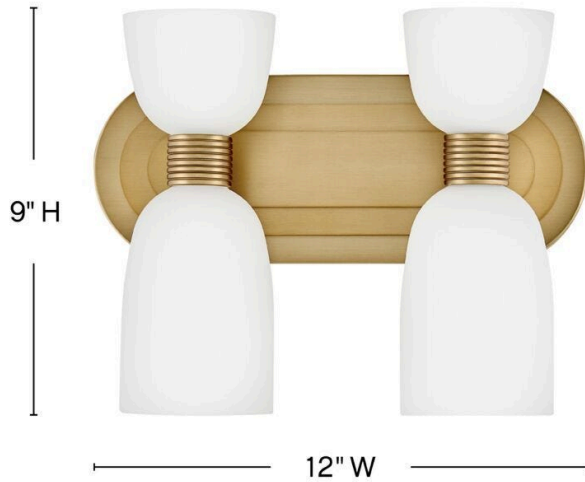

TALLULAH

52962LCB-LL

SMALL TWO LIGHT VANITY

Graceful curves and delicate details define Tallulah. The smooth etched opal glass adds a touch of softness to balance ribbed metal details. Hardware featuring our Lacquered Brass or Polished Nickel finish creates a nuanced retro look that makes Tallulah the perfect addition to any décor.

DETAILS	
FINISH:	Lacquered Brass
MATERIAL:	Steel
GLASS:	Etched Opal
DIMMABLE:	YES - CL TYPE DIMMER (SSL7A)

DIMENSIONS	
WIDTH:	12"
HEIGHT:	9"
WEIGHT:	5.2lb
BACK PLATE:	12"W X 4.5"H
EXTENSION:	5.5"
TOP TO OUTLET:	6"

LIGHT SOURCE	
LIGHT SOURCE:	Socketed
WATTAGE:	4-5w G9 LED *Included
VOLTAGE:	120v

SHIPPING	
CARTON LENGTH:	21
CARTON WIDTH:	8.3
CARTON HEIGHT:	12
CARTON WEIGHT:	6.7

PRODUCT DETAILS:

- Tallulah casts light both upward and downward, filling your space with inviting illumination.
- Fixture can be mounted either up or down
- Suitable for use in damp locations as defined by NEC and CEC. Meets United States UL Underwriters Laboratories & CSA Canadian Standards Association Product Safety Standards.
- Bold silhouette with dramatic details creates a modern statement
- LED Bulbs carry a 3-year limited warranty
- Mounting hardware is hidden on the back plate to ensure a clean silhouette
- G9 LED lamp required
- The Lisa McDenon Collection offers a striking mix of edgy, sculptural silhouettes that incorporate modern, organic elements and luxe materials, brought to life by her innovative and original point of view.