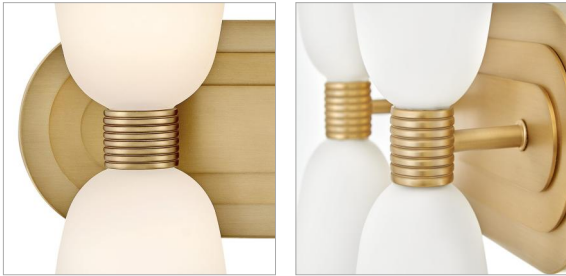

TALLULAH

52962LCB-LL

SMALL TWO LIGHT VANITY

Graceful curves and delicate details define Tallulah. The smooth etched opal glass adds a touch of softness to balance ribbed metal details. Hardware featuring our Lacquered Brass or Polished Nickel finish creates a nuanced retro look that makes Tallulah the perfect addition to any décor.

DETAILS	
FINISH:	Lacquered Brass
MATERIAL:	Steel
GLASS:	Etched Opal
DIMMABLE:	YES - CL TYPE DIMMER (SSL7A)

DIMENSIONS	
WIDTH:	12"
HEIGHT:	9"
WEIGHT:	5.2lb
BACK PLATE:	12"W X 4.5"H
EXTENSION:	5.5"
TOP TO OUTLET:	6"

LIGHT SOURCE	
LIGHT SOURCE:	Socketed
WATTAGE:	4-5w G9 LED *Included
VOLTAGE:	120v

SHIPPING	
CARTON LENGTH:	21
CARTON WIDTH:	8.3
CARTON HEIGHT:	12
CARTON WEIGHT:	6.7

PRODUCT DETAILS:

- Tallulah casts light both upward and downward, filling your space with inviting illumination.
- Fixture can be mounted either up or down
- Suitable for use in damp locations as defined by NEC and CEC. Meets United States UL Underwriters Laboratories & CSA Canadian Standards Association Product Safety Standards.
- Bold silhouette with dramatic details creates a modern statement
- LED Bulbs carry a 3-year limited warranty
- Mounting hardware is hidden on the back plate to ensure a clean silhouette
- G9 LED lamp required
- The Lisa McDenon Collection offers a striking mix of edgy, sculptural silhouettes that incorporate modern, organic elements and luxe materials, brought to life by her innovative and original point of view.