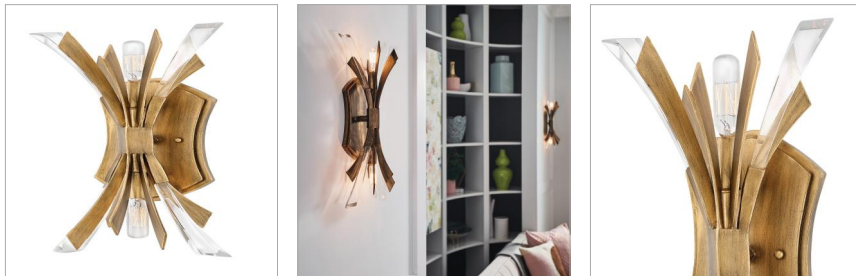

VIDA

FR40902BNG

MEDIUM TWO LIGHT SCONCE

Vida's modern design bursts with a flourishing style that is both highly dramatic and finely sculpted. A statement piece with crystal accents and unique canopy detailing, Vida injects a thrilling dash of contemporary inspiration to its surroundings.

DETAILS	
FINISH:	Burnished Gold
MATERIAL:	Steel
DIMMABLE:	YES, WITH DIMMABLE LAMP (NOT INCLUDED)

DIMENSIONS	
WIDTH:	9"
HEIGHT:	17.3"
WEIGHT:	4.5lb
BACK PLATE:	5"W X 8"H
EXTENSION:	4.8"
TOP TO OUTLET:	8.750000"

LIGHT SOURCE	
LIGHT SOURCE:	Socketed
WATTAGE:	2-5w Cand. LED, 60w Equiv.
VOLTAGE:	120v

SHIPPING	
CARTON LENGTH:	22.5
CARTON WIDTH:	15.5
CARTON HEIGHT:	10
CARTON WEIGHT:	6.6

PRODUCT DETAILS:

- Suitable for use in dry (indoor) locations as defined by NEC and CEC. Meets United States UL Underwriters Laboratories & CSA Canadian Standards Association Product Safety Standards.
- Fixture can be mounted horizontally.
- Luxurious gold finish with opulent sheen
- Merging the best of traditional and modern elements with a sophisticated and streamlined look