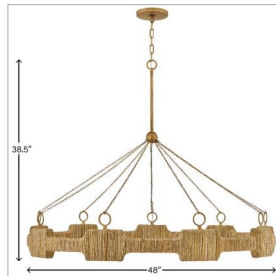

RAFFI

34108BNG

LARGE LED SINGLE TIER CHANDELIER

Raffi's coastal bohemian vibe is balanced by its distinctively modern shape. A unique LED design offers abundant light, while a slim frame hand-wrapped in natural reeds provides unexpected texture. Bold Carbon Black or Burnished Gold finishes perfectly complement any color palette.

DETAILS	
FINISH:	Burnished Gold
MATERIAL:	Steel
SLOPE DEGREE:	90
DIMMABLE:	YES - CL TYPE DIMMER (SSL7A)

DIMENSIONS	
WIDTH:	48"
HEIGHT:	38.5"
WEIGHT:	17.7lb

LIGHT SOURCE	
LIGHT SOURCE:	Integrated LED
WATTAGE:	33w LED *Included
VOLTAGE:	120v/277v

MOUNTING	
CANOPY:	6.5" Dia.
LEAD WIRE:	1 X 144"

SHIPPING	
CARTON LENGTH:	50.5
CARTON WIDTH:	50.5
CARTON HEIGHT:	11
CARTON WEIGHT:	44

PRODUCT DETAILS:

- Suitable for use in dry (indoor) locations as defined by NEC and CEC. Meets United States UL Underwriters Laboratories & CSA Canadian Standards Association Product Safety Standards.
- This item may be hung on a sloped ceiling
- LED components carry a 5-year limited warranty
- Luxurious gold finish with opulent sheen
- Equipped with a 120/277 universal driver. 0-10 dimming.
- Eclectic style that mixes unconventional elements. Unique and sophisticated designs that feel modern and vintage at the same time.
- The Lisa McDenon Collection offers a striking mix of edgy, sculptural silhouettes that incorporate modern, organic elements and luxe materials, brought to life by her innovative and original point of view.