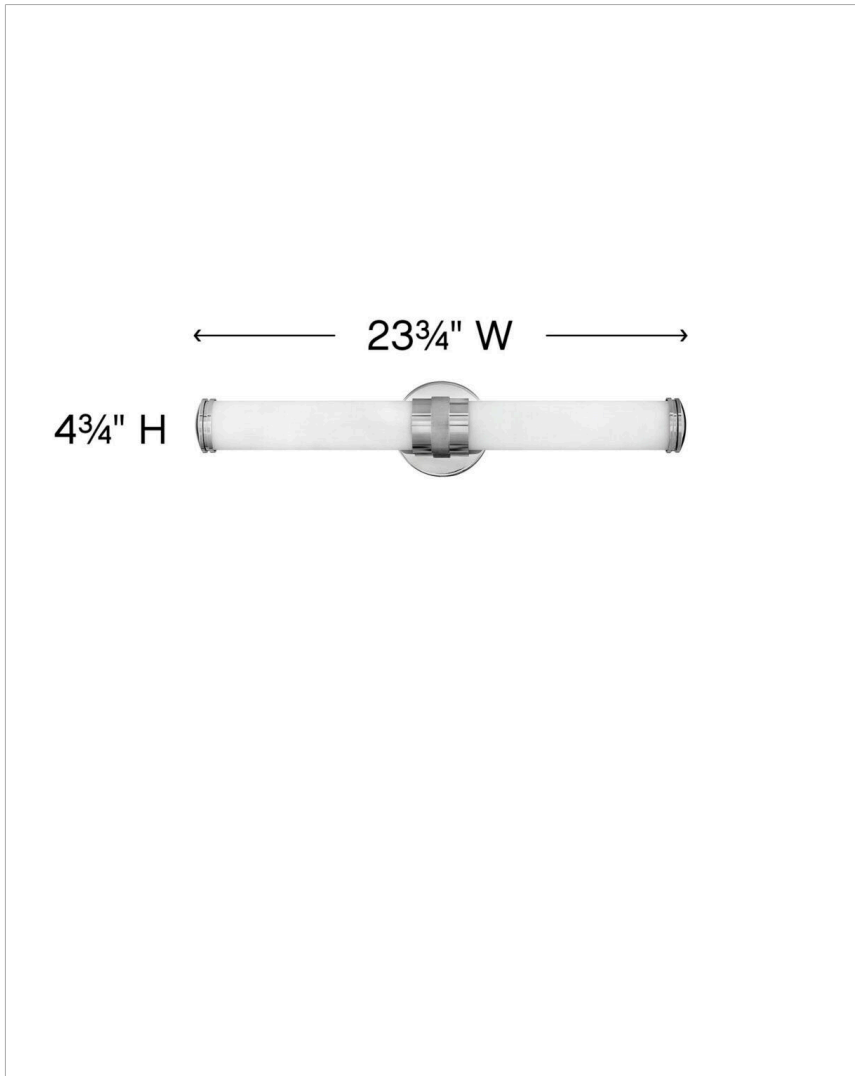

REMI

5073CM

LARGE LED VANITY

Remi's slim profile and sophisticated details seamlessly merge with LED technology to master both form and function. The etched white glass cylinder is finely detailed with precise, stepped end caps, and the cast knurled bracelet in luxe finish options is artfully crafted with vintage appeal. This chic, transitional design ensures Remi's ability to complement a wide variety of bath or interior spaces.

DETAILS	
FINISH:	Chrome
MATERIAL:	Aluminum
GLASS:	Etched White
DIMMABLE:	YES, CL TYPE DIMMER (SSL7A)

DIMENSIONS	
WIDTH:	23.8"
HEIGHT:	4.8"
WEIGHT:	3lb
BACK PLATE:	4.75" Dia.
EXTENSION:	3.8"
TOP TO OUTLET:	2.500000"

LIGHT SOURCE	
LIGHT SOURCE:	Integrated LED
WATTAGE:	36w LED *Included
VOLTAGE:	120v

SHIPPING	
CARTON LENGTH:	26
CARTON WIDTH:	7
CARTON HEIGHT:	10.5
CARTON WEIGHT:	4.5

PRODUCT DETAILS:

- Fixture can be mounted horizontally.
- Distinctive mid-century modern elements merge with sleek and timeless forms for a vintage vibe with modern flair
- Suitable for use in damp locations as defined by NEC and CEC. Meets United States UL Underwriters Laboratories & CSA Canadian Standards Association Product Safety Standards.
- Sparkling chrome with reflective finish
- LED components carry a 5-year limited warranty
- Fixture can be mounted vertically
- ADA compliant
- Exclusively available in High Performance LED