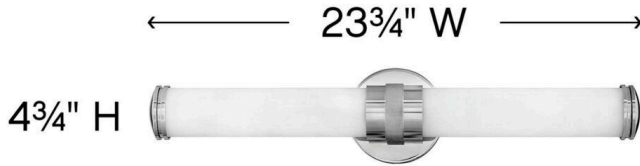

## 5073CM

### LARGE LED VANITY

Remi's slim profile and sophisticated details seamlessly merge with LED technology to master both form and function. The etched white glass cylinder is finely detailed with precise, stepped end caps, and the cast knurled bracelet in luxe finish options is artfully crafted with vintage appeal. This chic, transitional design ensures Remi's ability to complement a wide variety of bath or interior spaces.

DETAILS	
FINISH:	Chrome
MATERIAL:	Aluminum
GLASS:	Etched White
DIMMABLE:	YES, CL TYPE DIMMER (SSL7A)

DIMENSIONS	
WIDTH:	23.8"
HEIGHT:	4.8"
WEIGHT:	3lb
BACK PLATE:	4.75" Dia.
EXTENSION:	3.8"
TOP TO OUTLET:	2.500000"