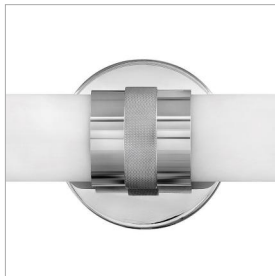

REMI

5073CM

LARGE LED VANITY

Remi's slim profile and sophisticated details seamlessly merge with LED technology to master both form and function. The etched white glass cylinder is finely detailed with precise, stepped end caps, and the cast knurled bracelet in luxe finish options is artfully crafted with vintage appeal. This chic, transitional design ensures Remi's ability to complement a wide variety of bath or interior spaces.

DETAILS	
FINISH:	Chrome
MATERIAL:	Aluminum
GLASS:	Etched White
DIMMABLE:	YES, CL TYPE DIMMER (SSL7A)

DIMENSIONS	
WIDTH:	23.8"
HEIGHT:	4.8"
WEIGHT:	3lb
BACK PLATE:	4.75" Dia.
EXTENSION:	3.8"
TOP TO OUTLET:	2.500000"

LIGHT SOURCE	
LIGHT SOURCE:	Integrated LED
WATTAGE:	36w LED *Included
VOLTAGE:	120v

SHIPPING	
CARTON LENGTH:	26
CARTON WIDTH:	7
CARTON HEIGHT:	10.5
CARTON WEIGHT:	4.5

PRODUCT DETAILS:

- Fixture can be mounted horizontally.
- Distinctive mid-century modern elements merge with sleek and timeless forms for a vintage vibe with modern flair
- Suitable for use in damp locations as defined by NEC and CEC. Meets United States UL Underwriters Laboratories & CSA Canadian Standards Association Product Safety Standards.
- Sparkling chrome with reflective finish
- LED components carry a 5-year limited warranty
- Fixture can be mounted vertically
- ADA compliant
- Exclusively available in High Performance LED