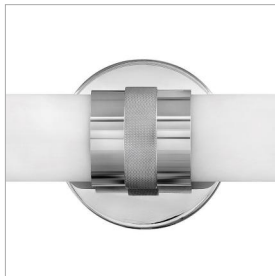

### LARGE LED VANITY

Remi's slim profile and sophisticated details seamlessly merge with LED technology to master both form and function. The etched white glass cylinder is finely detailed with precise, stepped end caps, and the cast knurled bracelet in luxe finish options is artfully crafted with vintage appeal. This chic, transitional design ensures Remi's ability to complement a wide variety of bath or interior spaces.

DETAILS	
FINISH:	Chrome
MATERIAL:	Aluminum
GLASS:	Etched White
DIMMABLE:	YES, CL TYPE DIMMER (SSL7A)

DIMENSIONS	
WIDTH:	23.8"
HEIGHT:	4.8"
WEIGHT:	3lb
BACK PLATE:	4.75" Dia.
EXTENSION:	3.8"
TOP TO OUTLET:	2.500000"

#### PRODUCT DETAILS:

- Fixture can be mounted horizontally.
- Distinctive mid-century modern elements merge with sleek and timeless forms for a vintage vibe with modern flair
- Suitable for use in damp locations as defined by NEC and CEC. Meets United States UL Underwriters Laboratories & CSA Canadian Standards Association Product Safety Standards.
- Sparkling chrome with reflective finish
- LED components carry a 5-year limited warranty
- Fixture can be mounted vertically
- ADA compliant
- Exclusively available in High Performance LED