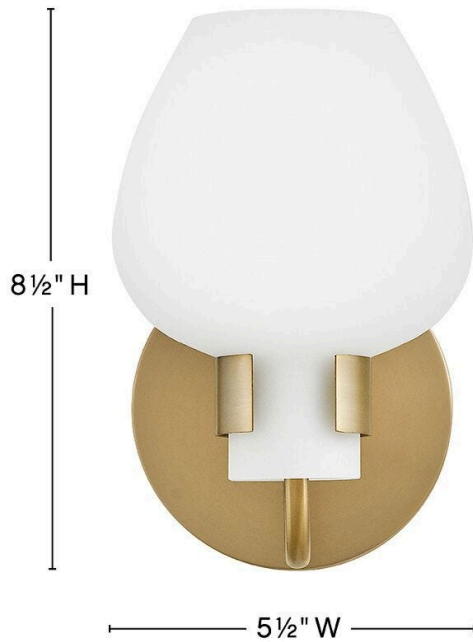

SYLVIE

50950HB

SMALL SCONCE

Crafted from timeless etched opal glass, Sylvie's tulip-shaped shades provide softly diffused illumination and a touch of transitional charm. Minimalist open cuffs and simple back plates ground each fixture with a versatile Black or Heritage Brass finish.

DETAILS	
FINISH:	Heritage Brass
MATERIAL:	Steel
GLASS:	Etched Opal
DIMMABLE:	YES - WITH DIMMABLE LAMP (NOT INCLUDED)

DIMENSIONS	
WIDTH:	5.5"
HEIGHT:	8.5"
WEIGHT:	1.8lb
BACK PLATE:	5" Dia.
EXTENSION:	7"
TOP TO OUTLET:	6"

LIGHT SOURCE	
LIGHT SOURCE:	Socketed
WATTAGE:	1-5w Cand. LED, 60w Equiv.
VOLTAGE:	120v

SHIPPING	
CARTON LENGTH:	13.1
CARTON WIDTH:	8.3
CARTON HEIGHT:	10.5
CARTON WEIGHT:	2.6

PRODUCT DETAILS:

- This fixture must be installed with shades/glass facing up toward the ceiling
- Suitable for use in damp locations as defined by NEC and CEC. Meets United States UL Underwriters Laboratories & CSA Canadian Standards Association Product Safety Standards.
- Merging the best of traditional and modern elements with a sophisticated and streamlined look
- Mounting hardware is hidden on the back plate to ensure a clean silhouette