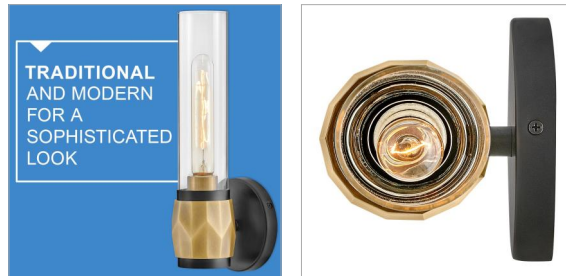

ELLISON

57080BK-HB

MEDIUM SINGLE LIGHT VANITY

Ellison embodies refined elegance. A beautifully faceted die-cast cuff is the centerpiece of the design and pairs beautifully with clear glass and dual finish combinations. Ellison adds the signature finishing touch to interior settings, spanning transitional to updated traditional.

DETAILS	
FINISH:	Black
MATERIAL:	Steel
GLASS:	Clear
DIMMABLE:	YES - WITH DIMMABLE LAMP (NOT INCLUDED)

DIMENSIONS	
WIDTH:	5"
HEIGHT:	13.5"
WEIGHT:	2.6lb
BACK PLATE:	5" Dia.
EXTENSION:	4.8"
TOP TO OUTLET:	11"

LIGHT SOURCE	
LIGHT SOURCE:	Socketed
WATTAGE:	1-10w Med. LED, 60w Equiv.
VOLTAGE:	120v

SHIPPING	
CARTON LENGTH:	19.8
CARTON WIDTH:	8.3
CARTON HEIGHT:	8.5
CARTON WEIGHT:	3.7

PRODUCT DETAILS:

- Fixture can be mounted either up or down
- Suitable for use in damp locations as defined by NEC and CEC. Meets United States UL Underwriters Laboratories & CSA Canadian Standards Association Product Safety Standards.
- T9 or T10 bulbs required (not included)
- Merging the best of traditional and modern elements with a sophisticated and streamlined look
- Mounting hardware is hidden on the back plate to ensure a clean silhouette