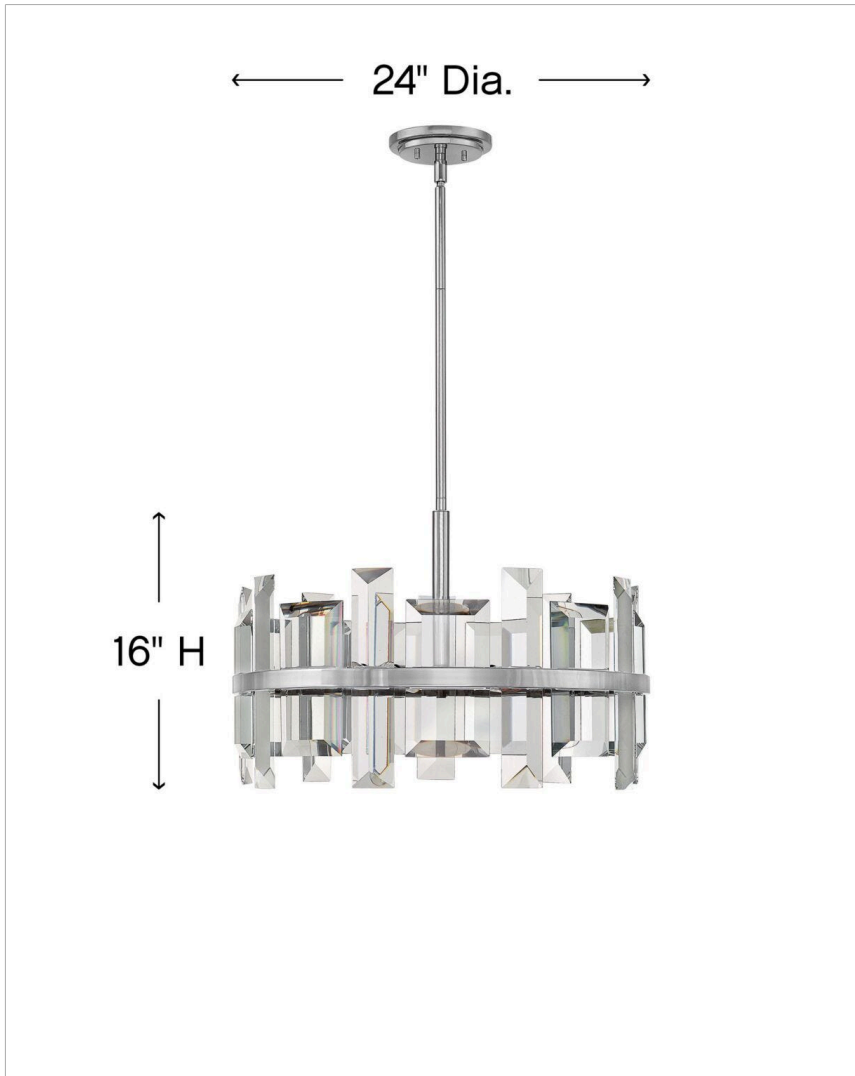

### MEDIUM CONVERTIBLE DRUM CHANDELIER

The luxurious composition of Odette's modern design forms a statement-making jewelry piece, certain to be the center of attention. The emerald-cut, solid crystal panels add breathtaking sparkle and light refraction unlike any other.

DETAILS	
FINISH:	Polished Nickel with Heritage Brass accents
MATERIAL:	Steel
SLOPE DEGREE:	90
DIMMABLE:	YES, WITH DIMMABLE LAMP (NOT INCLUDED)

DIMENSIONS	
WIDTH:	24"
HEIGHT:	16"
WEIGHT:	26.4lb

LIGHT SOURCE	
LIGHT SOURCE:	Socketed
WATTAGE:	6-5w Cand. LED, 60w Equiv.
VOLTAGE:	120v

MOUNTING	
CANOPY:	6" Dia.
LEAD WIRE:	1 X 120"
MAX HEIGHT:	48.5

SHIPPING	
CARTON LENGTH:	26
CARTON WIDTH:	7.5
CARTON HEIGHT:	26
CARTON WEIGHT:	29.2

#### PRODUCT DETAILS:

- Suitable for use in dry (indoor) locations as defined by NEC and CEC. Meets United States UL Underwriters Laboratories & CSA Canadian Standards Association Product Safety Standards.
- This fixture includes multiple down stems in various lengths to customize the installation height of the fixture, including one 6" stem and two 12" stems
- This item may be hung on a sloped ceiling
- Striking and glamorous silhouette with luxe details and a rich finish that makes a dramatic statement
- Convertible fixture can be hung as a pendant or semi-flush mount