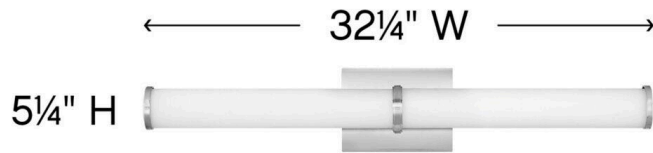

SIMI

59924BN

LARGE LED VANITY

Minimal in form, Simi makes a strong case for simplicity. Sleek end caps and a center bracelet in Chrome or Brushed Nickel finish options add a seamless finishing touch to the slim profile.

DETAILS	
FINISH:	Brushed Nickel
MATERIAL:	Steel
GLASS:	Etched White
DIMMABLE:	YES, CL TYPE DIMMER (SSL7A)

DIMENSIONS	
WIDTH:	32.3"
HEIGHT:	5.3"
WEIGHT:	5lb
BACK PLATE:	6.75"W X 4.75"H
EXTENSION:	3.8"
TOP TO OUTLET:	2.750000"

LIGHT SOURCE	
LIGHT SOURCE:	Integrated LED
WATTAGE:	53w LED *Included
VOLTAGE:	120v

SHIPPING	
CARTON LENGTH:	39.5
CARTON WIDTH:	8.5
CARTON HEIGHT:	12
CARTON WEIGHT:	8

PRODUCT DETAILS:

- Suitable for use in damp locations as defined by NEC and CEC. Meets United States UL Underwriters Laboratories & CSA Canadian Standards Association Product Safety Standards.
- LED components carry a 5-year limited warranty
- Bold silhouette with dramatic details creates a modern statement
- Fixture can be mounted vertically
- ADA compliant
- Exclusively available in High Performance LED
- Mounting hardware is hidden on the back plate to ensure a clean silhouette