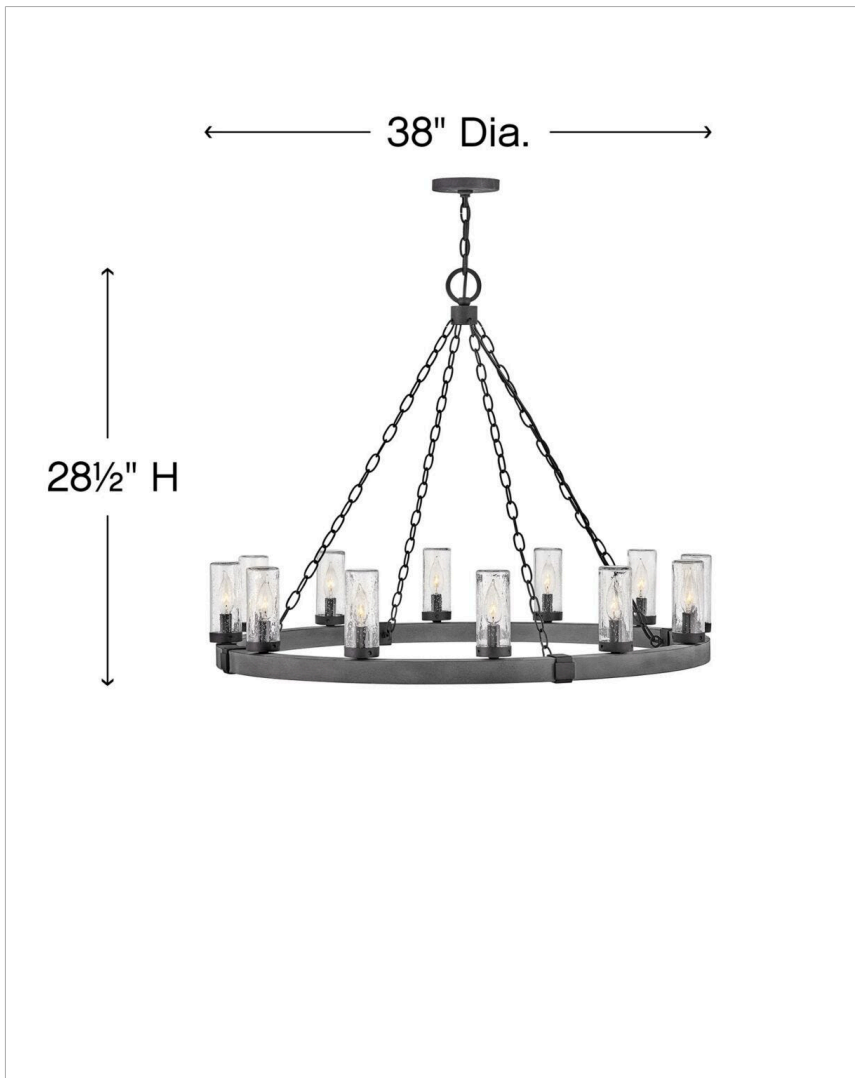

SAWYER

29207DZ

LARGE SINGLE TIER CHANDELIER

The fresh, rustic design of the Sawyer collection will inject any outdoor living experience with the warm, cozy ambiance of an indoor setting. Constructed with Hinkley's own anti-corrosion coating, Sawyer ensures maximum resiliency and performance in the elements.

DETAILS	
FINISH:	Aged Zinc
MATERIAL:	Metal
GLASS:	Clear Seedy
SLOPE DEGREE:	90
DIMMABLE:	YES, WITH DIMMABLE LAMP (NOT INCLUDED)

DIMENSIONS	
WIDTH:	38"
HEIGHT:	28.5"
WEIGHT:	25.3lb

LIGHT SOURCE	
LIGHT SOURCE:	Socketed
WATTAGE:	12-5w Cand. LED, 60w Equiv.
VOLTAGE:	120v

MOUNTING	
CANOPY:	5.25" Dia.
LEAD WIRE:	1 X 120"

SHIPPING	
CARTON LENGTH:	42
CARTON WIDTH:	7
CARTON HEIGHT:	42
CARTON WEIGHT:	30.8

PRODUCT DETAILS:

- This item may be hung on a sloped ceiling
- Suitable for use in wet (outdoor direct rain) locations as defined by NEC and CEC. Meets United States UL Underwriters Laboratories & CSA Canadian Standards Association Product Safety Standards
- Rustic elements with bold, refined details complement a variety of facades from farmhouse to contemporary architecture
- The stylish Open Air collection includes outdoor-rated chandeliers, pendants and sconces that provide design-conscious solutions to a variety of exterior environments.
- 2-year finish warranty
- Ideal for vintage filament bulbs (not included)