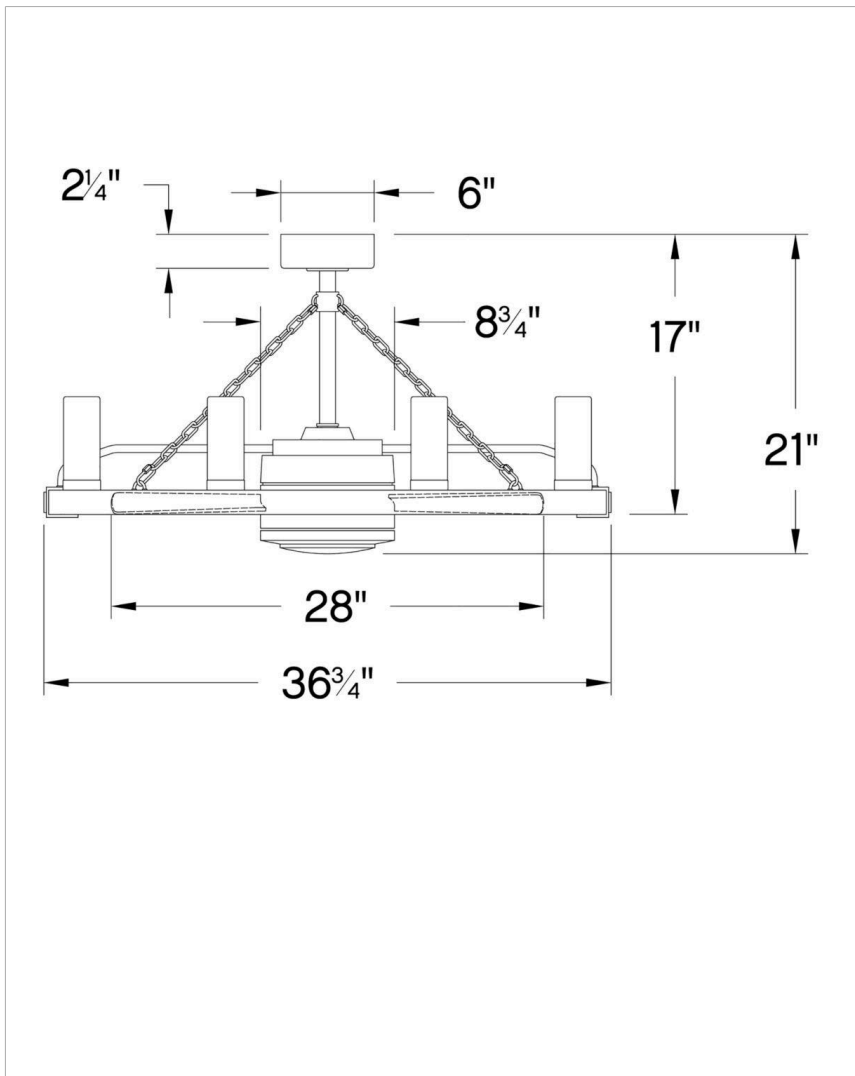

SAWYER

902928FMB-LWD

SAWYER 36" WITH 28" LED SMART
FANDELIER

DETAILS	
FAN FINISH:	Matte Black
GLASS:	Clear Seedy
BLADE COUNT:	5
SLOPE DEGREE:	20

DIMENSIONS	
WIDTH:	36"
HEIGHT:	20"
WEIGHT:	30lb

LIGHT SOURCE	
VOLTAGE:	120v

MOUNTING	
CANOPY:	6" Dia.
LEAD WIRE:	1 X 76"
MAX HEIGHT:	33

SHIPPING	
CARTON LENGTH:	39.7
CARTON WIDTH:	39.6
CARTON HEIGHT:	10.5
CARTON WEIGHT:	38.3

The fresh, rustic design of Sawyer will inject any outdoor living experience with the warm, cozy ambiance of an indoor setting. Available in Metallic Matte Bronze with Sequoi, Matte White with Weathered Wood or Matte Black with Driftwood, Sawyer features composite blades. Sawyer is so versatile, it can be used for both indoor and outdoor spaces.

HINKLEY

HINKLEY
33000 Pin Oak Parkway
Avon Lake, OH 44012

PHONE: (440) 653-5500
Toll Free: 1 (800) 446-5539

hinkley.com

SAWYER 36" WITH 28" LED SMART FANDELIER

902928FMB-LWD

PERFORMANCE SPECIFICATIONS	STANDARD	
	HIGH SPEED	AVERAGE SPEED
Airflow	2432	1637
EnergyUse	10.7	8
EnergyCost	3	2
Efficiency	227	201
AMPS	0.19	0.12
RPMS	319	211