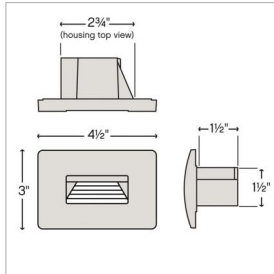

LUNA

58508SW3K

LED 3000K STEP LIGHT 120V HORIZONTAL

The Luna step light is the perfect addition to any interior or exterior lighting plan and complements the Hinkley Luna outdoor lantern collection. A contemporary styled radius front die cast faceplate is included. The Luna step light is compatible with any decorator style faceplate and is easily retrofitted to any gang/receptacle location.

DETAILS	
FINISH:	Satin White
MATERIAL:	Zinc-Aluminum Alloy
DIMMABLE:	YES - CL TYPE DIMMER (SSL7A)

DIMENSIONS	
WIDTH:	4.5"
HEIGHT:	3"
DEPTH:	2

LIGHT SOURCE	
LIGHT SOURCE:	Integrated LED
WATTAGE:	4w LED *Included
VOLTAGE:	120v

MOUNTING	
LEAD WIRE:	1 X 6"

SHIPPING	
CARTON LENGTH:	2.5
CARTON WIDTH:	3.3
CARTON HEIGHT:	3.3
CARTON WEIGHT:	1

PRODUCT DETAILS:

- Photometrics are based off engine/bulb photometrics at various mounting heights.
- Suitable for use in wet (outdoor direct rain) locations as defined by NEC and CEC. Meets United States UL Underwriters Laboratories & CSA Canadian Standards Association Product Safety Standards
- ADA compliant
- For more information on how to control your landscape lighting via the Hinkley Home Automation App, [click here](#).
- Bold lines and a clean, minimalist style complement contemporary architecture
- Rated for both indoor and outdoor use
- Fits a standard gang junction box
- LED integrated components carry a 10-year limited warranty