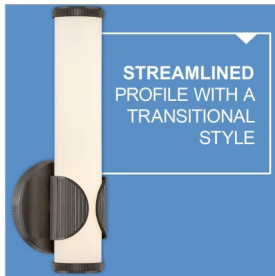

PRODUCT DETAILS:

- Fixture can be mounted either up or down
- Suitable for use in damp locations as defined by NEC and CEC. Meets United States UL Underwriters Laboratories & CSA Canadian Standards Association Product Safety Standards.
- LED components carry a 5-year limited warranty
- Merging the best of traditional and modern elements with a sophisticated and streamlined look
- ADA compliant
- Mounting hardware is hidden on the back plate to ensure a clean silhouette

HINKLEY

HINKLEY
33000 Pin Oak Parkway
Avon Lake, OH 44012

PHONE: (440) 653-5500
Toll Free: 1 (800) 446-5539

hinkley.com