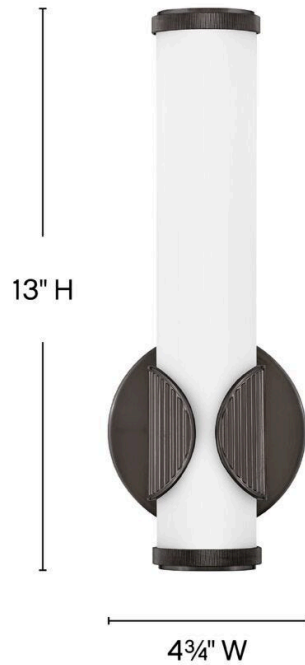

## 50080BX

### MEDIUM LED SCONCE

A slim, streamlined profile paired with the integrated LED light makes Femi your go-to for transitional style. Illumination elegantly extends from the cast ribbed cuff, adding an element of appeal that captures the unexpected. The matching cast end caps balance the linear design for a fixture with instant style gratification in Brushed Nickel, Black Oxide, or Lacquered Brass finish options.

DETAILS	
FINISH:	Black Oxide
MATERIAL:	Steel
GLASS:	Etched Opal
DIMMABLE:	YES - CL TYPE DIMMER (SSL7A)

DIMENSIONS	
WIDTH:	4.8"
HEIGHT:	13"
WEIGHT:	1.8lb
BACK PLATE:	4.75" Dia.
EXTENSION:	3.8"
TOP TO OUTLET:	9.75"

LIGHT SOURCE	
LIGHT SOURCE:	Integrated LED
WATTAGE:	20w LED *Included
VOLTAGE:	120v

SHIPPING	
CARTON LENGTH:	16
CARTON WIDTH:	7.3
CARTON HEIGHT:	10.5
CARTON WEIGHT:	3