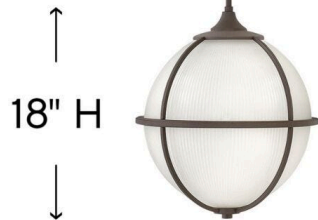

ODEON

4744OZ

MEDIUM ORB PENDANT

Inspired by the stylish Tribeca brasserie, Odeon elicits a fashionable, urban feel that is both modern and timeless. The metal frame follows the contour of the holophane sphere, inspiring perfection in any setting.

DETAILS	
FINISH:	Oil Rubbed Bronze
MATERIAL:	Steel
GLASS:	Etched Holophane
SLOPE DEGREE:	90
DIMMABLE:	YES, WITH DIMMABLE LAMP (NOT INCLUDED)

DIMENSIONS	
WIDTH:	15"
HEIGHT:	18"
WEIGHT:	17lb

LIGHT SOURCE	
LIGHT SOURCE:	Socketed
WATTAGE:	3-7w Med. LED, 100w Equiv.
VOLTAGE:	120v

MOUNTING	
CANOPY:	6" Dia.
LEAD WIRE:	1 X 120"
MAX HEIGHT:	54.3

SHIPPING	
CARTON LENGTH:	17.5
CARTON WIDTH:	17.5
CARTON HEIGHT:	21
CARTON WEIGHT:	21.1

15" Dia.

PRODUCT DETAILS:

- Suitable for use in dry (indoor) locations as defined by NEC and CEC. Meets United States UL Underwriters Laboratories & CSA Canadian Standards Association Product Safety Standards.
- This fixture includes multiple down stems in various lengths to customize the installation height of the fixture, including one 6" stem and two 12" stems
- This item may be hung on a sloped ceiling
- Angular lines, a bold finish, simple shape and sturdy details merge for a robust but pared down industrial design