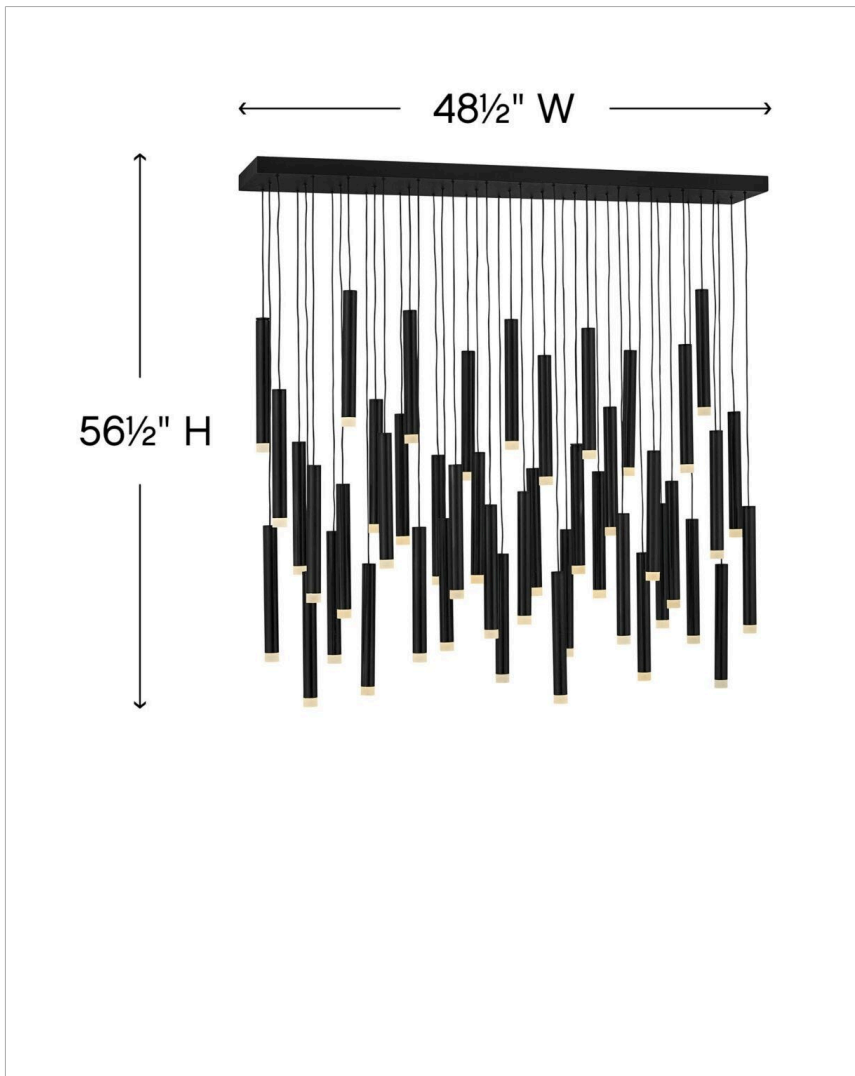

HARMONY

FR49909BLK

MEDIUM ADJUSTABLE LED LINEAR

Harmony orchestrates the perfect blend of style and technology. Drawing inspiration from the enduring formation of wind chimes, the sleek Black or Heritage Brass tubes gleam with a glow that emanates from the lowest point of each column. Harmony is easily adjustable with many customizable configurations and is integrated with fully dimmable LEDs.

DETAILS	
FINISH:	Black
MATERIAL:	Steel
DIMMABLE:	YES, CL TYPE DIMMER (SSL7A)

DIMENSIONS	
WIDTH:	48"
HEIGHT:	56.5"
DEPTH:	8
WEIGHT:	50lb

LIGHT SOURCE	
LIGHT SOURCE:	Integrated LED
WATTAGE:	45-1w LED *Included
VOLTAGE:	120v

MOUNTING	
CANOPY:	9"W X 48"L
LEAD WIRE:	45 X 120"
MAX HEIGHT:	85.3

SHIPPING	
CARTON LENGTH:	55.3
CARTON WIDTH:	11.3
CARTON HEIGHT:	11.8
CARTON WEIGHT:	54

PRODUCT DETAILS:

- Suitable for use in dry (indoor) locations as defined by NEC and CEC. Meets United States UL Underwriters Laboratories & CSA Canadian Standards Association Product Safety Standards.
- LED components carry a 5-year limited warranty
- Bold silhouette with dramatic details creates a modern statement
- All dimensions listed are as shown
- Fixture weighs over 50lbs. Must be supported independently of the outlet box unless the outlet box is UL listed for the appropriate weight.