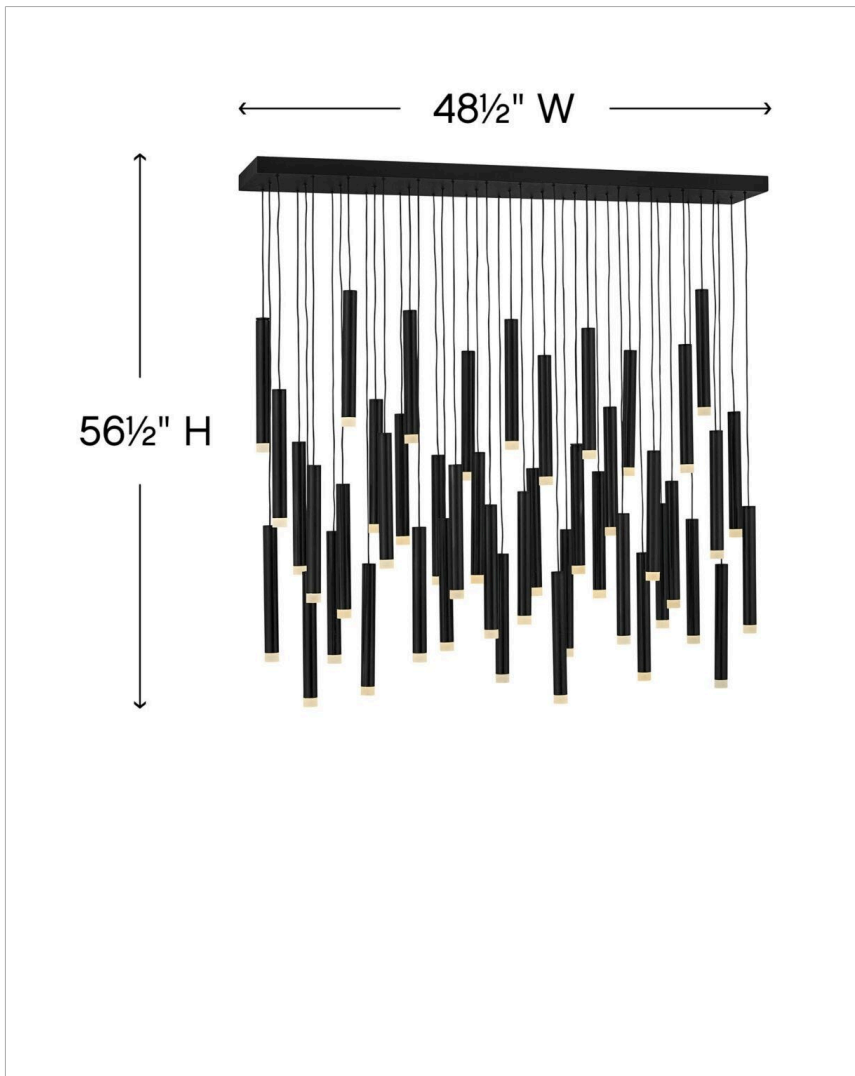

### MEDIUM ADJUSTABLE LED LINEAR

Harmony orchestrates the perfect blend of style and technology. Drawing inspiration from the enduring formation of wind chimes, the sleek Black or Heritage Brass tubes gleam with a glow that emanates from the lowest point of each column. Harmony is easily adjustable with many customizable configurations and is integrated with fully dimmable LEDs.

DETAILS	
FINISH:	Black
MATERIAL:	Steel
DIMMABLE:	YES, CL TYPE DIMMER (SSL7A)

DIMENSIONS	
WIDTH:	48"
HEIGHT:	56.5"
DEPTH:	8
WEIGHT:	50lb

LIGHT SOURCE	
LIGHT SOURCE:	Integrated LED
WATTAGE:	45-1w LED *Included
VOLTAGE:	120v

MOUNTING	
CANOPY:	9"W X 48"L
LEAD WIRE:	45 X 120"
MAX HEIGHT:	85.3

SHIPPING	
CARTON LENGTH:	55.3
CARTON WIDTH:	11.3
CARTON HEIGHT:	11.8
CARTON WEIGHT:	54