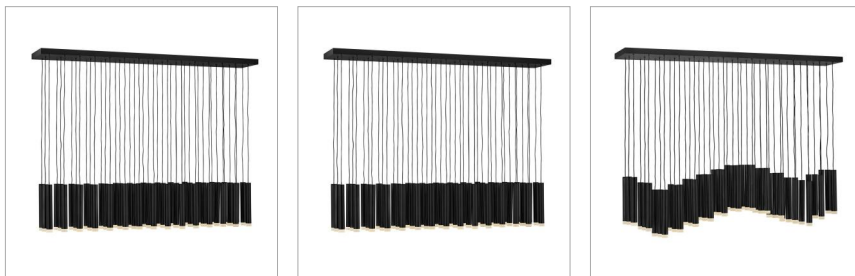

HARMONY

FR49909BLK

MEDIUM ADJUSTABLE LED LINEAR

Harmony orchestrates the perfect blend of style and technology. Drawing inspiration from the enduring formation of wind chimes, the sleek Black or Heritage Brass tubes gleam with a glow that emanates from the lowest point of each column. Harmony is easily adjustable with many customizable configurations and is integrated with fully dimmable LEDs.

DETAILS	
FINISH:	Black
MATERIAL:	Steel
DIMMABLE:	YES, CL TYPE DIMMER (SSL7A)

DIMENSIONS	
WIDTH:	48"
HEIGHT:	56.5"
DEPTH:	8
WEIGHT:	50lb

LIGHT SOURCE	
LIGHT SOURCE:	Integrated LED
WATTAGE:	45-1w LED *Included
VOLTAGE:	120v

MOUNTING	
CANOPY:	9"W X 48"L
LEAD WIRE:	45 X 120"
MAX HEIGHT:	85.3

SHIPPING	
CARTON LENGTH:	55.3
CARTON WIDTH:	11.3
CARTON HEIGHT:	11.8
CARTON WEIGHT:	54

PRODUCT DETAILS:

- Suitable for use in dry (indoor) locations as defined by NEC and CEC. Meets United States UL Underwriters Laboratories & CSA Canadian Standards Association Product Safety Standards.
- LED components carry a 5-year limited warranty
- Bold silhouette with dramatic details creates a modern statement
- All dimensions listed are as shown
- Fixture weighs over 50lbs. Must be supported independently of the outlet box unless the outlet box is UL listed for the appropriate weight.