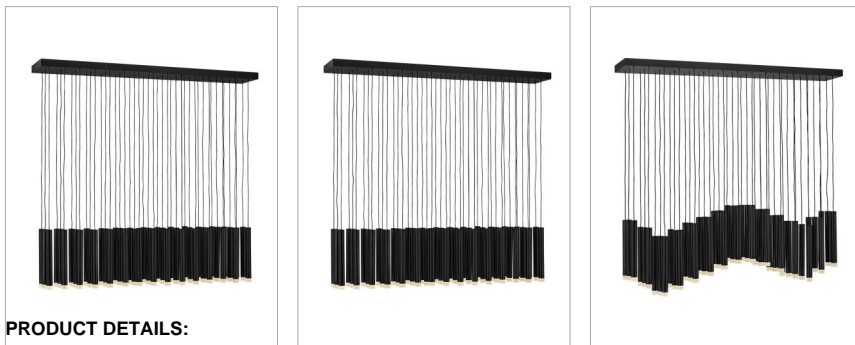

HARMONY

FR49909BLK

MEDIUM ADJUSTABLE LED LINEAR

Harmony orchestrates the perfect blend of style and technology. Drawing inspiration from the enduring formation of wind chimes, the sleek Black or Heritage Brass tubes gleam with a glow that emanates from the lowest point of each column. Harmony is easily adjustable with many customizable configurations and is integrated with fully dimmable LEDs.

DETAILS	
FINISH:	Black
MATERIAL:	Steel
DIMMABLE:	YES, CL TYPE DIMMER (SSL7A)

DIMENSIONS	
WIDTH:	48"
HEIGHT:	56.5"
DEPTH:	8
WEIGHT:	50lb

LIGHT SOURCE	
LIGHT SOURCE:	Integrated LED
WATTAGE:	45-1w LED *Included
VOLTAGE:	120v

MOUNTING	
CANOPY:	9"W X 48"L
LEAD WIRE:	45 X 120"
MAX HEIGHT:	85.3

SHIPPING	
CARTON LENGTH:	55.3
CARTON WIDTH:	11.3
CARTON HEIGHT:	11.8
CARTON WEIGHT:	54

PRODUCT DETAILS:

- Suitable for use in dry (indoor) locations as defined by NEC and CEC. Meets United States UL Underwriters Laboratories & CSA Canadian Standards Association Product Safety Standards.
- LED components carry a 5-year limited warranty
- Bold silhouette with dramatic details creates a modern statement
- All dimensions listed are as shown
- Fixture weighs over 50lbs. Must be supported independently of the outlet box unless the outlet box is UL listed for the appropriate weight.

HINKLEY

HINKLEY
33000 Pin Oak Parkway
Avon Lake, OH 44012

PHONE: (440) 653-5500
Toll Free: 1 (800) 446-5539

hinkley.com