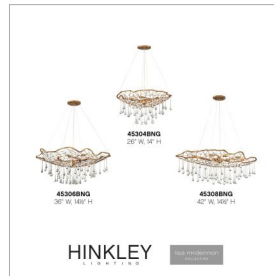

# LAGUNA

**45304BNG**

**MEDIUM SINGLE TIER CHANDELIER**

Imagine a net gently breaking the surface, then slowly emerging with a cascade of water droplets trickling through and shimmering with light. Laguna uses a handmade open framework design as the foundation in this artistic interpretation. Clear glass droplets fall at varying lengths, casting the light. Minimal hanging wires ensure the net itself appears to float, as a candle cluster emits light from within.

DETAILS	
FINISH:	Burnished Gold
MATERIAL:	Steel
DIMMABLE:	YES, WITH DIMMABLE LAMP (NOT INCLUDED)

DIMENSIONS	
WIDTH:	26"
HEIGHT:	14"
WEIGHT:	9lb

LIGHT SOURCE	
LIGHT SOURCE:	Socketed
WATTAGE:	4-5w Cand. LED, 60w Equiv.
VOLTAGE:	120v

MOUNTING	
CANOPY:	5" Dia.
LEAD WIRE:	1 X 120"

SHIPPING	
CARTON LENGTH:	35
CARTON WIDTH:	29
CARTON HEIGHT:	13
CARTON WEIGHT:	15

**PRODUCT DETAILS:**

- Suitable for use in dry (indoor) locations as defined by NEC and CEC. Meets United States UL Underwriters Laboratories & CSA Canadian Standards Association Product Safety Standards.
- Bold silhouette with dramatic details creates a modern statement
- Luxurious gold finish with opulent sheen
- The Lisa McDennon Collection offers a striking mix of edgy, sculptural silhouettes that incorporate modern, organic elements and luxe materials, brought to life by her innovative and original point of view.