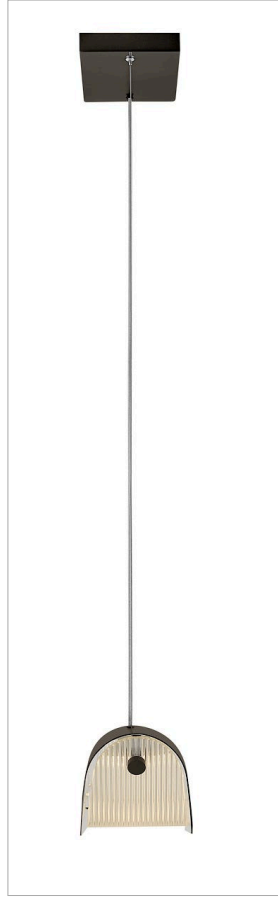

ARCO

FR41555BX

MEDIUM LINEAR

Simply chic, Arco's clean, minimalist silhouette is crafted with a folded metal shade and decorative knobs. Heavy, clear ribbed glass with an etched interior softly diffuses light from integrated LEDs. Available in Heritage Brass or Black Oxide.

DETAILS	
FINISH:	Black Oxide
MATERIAL:	Steel
GLASS:	Heavy Clear Ribbed
SLOPE DEGREE:	90
DIMMABLE:	YES - CL TYPE DIMMER (SSL7A)

DIMENSIONS	
WIDTH:	46"
HEIGHT:	4.8"
DEPTH:	4.8
WEIGHT:	18.4lb

LIGHT SOURCE	
LIGHT SOURCE:	Integrated LED
WATTAGE:	24w LED *Included
VOLTAGE:	120v

MOUNTING	
CANOPY:	5"W X 12"L
LEAD WIRE:	1 X 120"

SHIPPING	
CARTON LENGTH:	51
CARTON WIDTH:	8
CARTON HEIGHT:	14.3
CARTON WEIGHT:	23.2

PRODUCT DETAILS:

- Suitable for use in dry (indoor) locations as defined by NEC and CEC. Meets United States UL Underwriters Laboratories & CSA Canadian Standards Association Product Safety Standards.
- This item may be hung on a sloped ceiling
- LED components carry a 5-year limited warranty
- Fixtures include fully dimmable integrated LEDs.
- Bold silhouette with dramatic details creates a modern statement