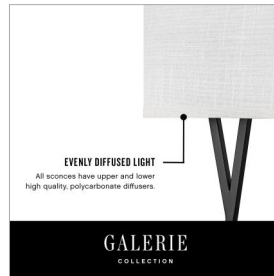

AXIS OFF WHITE

41104BK

MEDIUM TWO LIGHT SCONCE

Creativity meets practicality in Axis. Featuring a classic crossed-stem design, its shade comes in Off White Linen or Heather Gray Linen complemented by a Black or Heritage Brass finish.

DETAILS	
FINISH:	Black
MATERIAL:	Steel
SHADE:	Off-White Linen
DIMMABLE:	YES - CL TYPE DIMMER (SSL7A)

DIMENSIONS	
WIDTH:	15"
HEIGHT:	12.5"
WEIGHT:	5.4lb
BACK PLATE:	13.50"W X 7.25"H
EXTENSION:	3"
TOP TO OUTLET:	4.25"

LIGHT SOURCE	
LIGHT SOURCE:	Integrated LED
WATTAGE:	32w LED *Included
VOLTAGE:	120v

SHIPPING	
CARTON LENGTH:	17.5
CARTON WIDTH:	17
CARTON HEIGHT:	19
CARTON WEIGHT:	10.8

PRODUCT DETAILS:

- Suitable for use in dry (indoor) locations as defined by NEC and CEC. Meets United States UL Underwriters Laboratories & CSA Canadian Standards Association Product Safety Standards.
- Merging modern and classic elements, the Galerie collection offers a selection of LED ceiling and sconce fixtures with unique details that effortlessly balance a variety of spaces with form and function. The complementary contours, materials and finishes allow each silhouette to be used in unison or easily combined with other Galerie pieces.
- LED components carry a 5-year limited warranty
- Merging the best of traditional and modern elements with a sophisticated and streamlined look
- Diffusers are made of high transmittance, high diffusion, color stable LDA-filled polycarbonate to maximize delivered lumens
- ADA compliant
- Mounting hardware is hidden on the back plate to ensure a clean silhouette
- Fixture mounting plate supports both junction box and direct wire install of either Romex or Conduit.