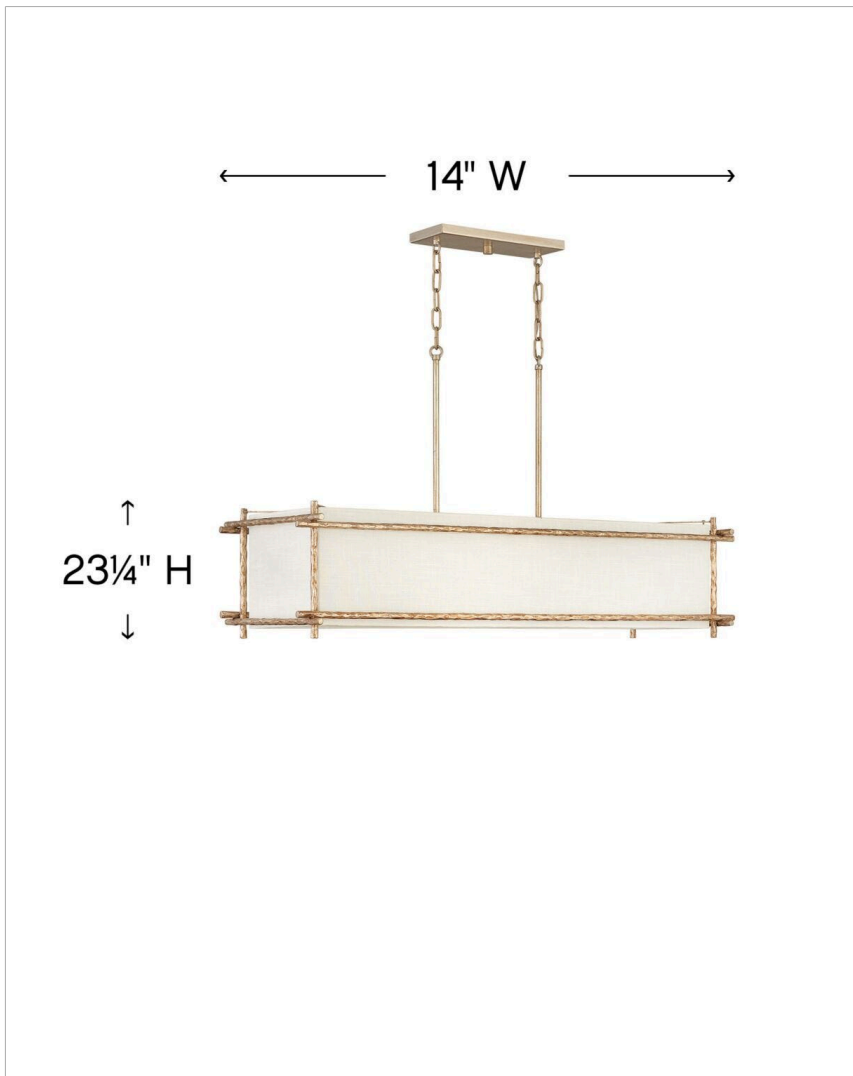

### MEDIUM SIX LIGHT LINEAR

Tress approaches style from different angles. Using a natural look to add an organic feel to any décor, these fixtures incorporate hammered metal rods with a unique, eye-catching texture. The simplicity in design paired with clean lines bring refined sense of contentment to any space.

DETAILS	
FINISH:	Champagne Gold
MATERIAL:	Steel
SHADE:	Off-White Textured
SLOPE DEGREE:	90
DIMMABLE:	YES, WITH DIMMABLE LAMP (NOT INCLUDED)

DIMENSIONS	
WIDTH:	42"
HEIGHT:	23.3"
DEPTH:	14
WEIGHT:	10.3lb

LIGHT SOURCE	
LIGHT SOURCE:	Socketed
WATTAGE:	6-5w Cand. LED, 60w Equiv.
VOLTAGE:	120v

MOUNTING	
CANOPY:	4.5"W X 12"L
LEAD WIRE:	1 X 72"

SHIPPING	
CARTON LENGTH:	45.5
CARTON WIDTH:	17
CARTON HEIGHT:	15
CARTON WEIGHT:	12.8

#### PRODUCT DETAILS:

- Suitable for use in dry (indoor) locations as defined by NEC and CEC. Meets United States UL Underwriters Laboratories & CSA Canadian Standards Association Product Safety Standards.
- This item may be hung on a sloped ceiling
- Luxurious gold finish with opulent sheen
- Merging the best of traditional and modern elements with a sophisticated and streamlined look