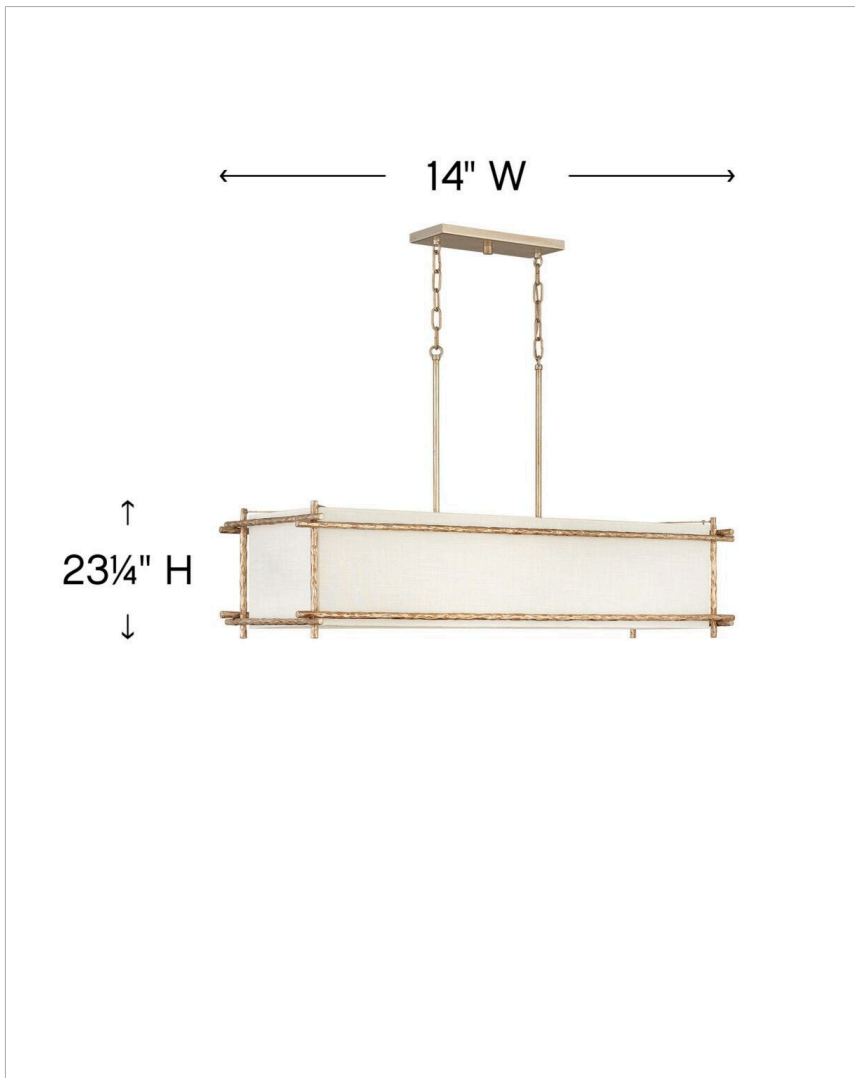

### MEDIUM SIX LIGHT LINEAR

Tress approaches style from different angles. Using a natural look to add an organic feel to any décor, these fixtures incorporate hammered metal rods with a unique, eye-catching texture. The simplicity in design paired with clean lines bring refined sense of contentment to any space.

DETAILS	
FINISH:	Champagne Gold
MATERIAL:	Steel
SHADE:	Off-White Textured
SLOPE DEGREE:	90
DIMMABLE:	YES, WITH DIMMABLE LAMP (NOT INCLUDED)

DIMENSIONS	
WIDTH:	42"
HEIGHT:	23.3"
DEPTH:	14
WEIGHT:	10.3lb

LIGHT SOURCE	
LIGHT SOURCE:	Socketed
WATTAGE:	6-5w Cand. LED, 60w Equiv.
VOLTAGE:	120v

MOUNTING	
CANOPY:	4.5"W X 12"L
LEAD WIRE:	1 X 72"

SHIPPING	
CARTON LENGTH:	45.5
CARTON WIDTH:	17
CARTON HEIGHT:	15
CARTON WEIGHT:	12.8

#### PRODUCT DETAILS:

- Suitable for use in dry (indoor) locations as defined by NEC and CEC. Meets United States UL Underwriters Laboratories & CSA Canadian Standards Association Product Safety Standards.
- This item may be hung on a sloped ceiling
- Luxurious gold finish with opulent sheen
- Merging the best of traditional and modern elements with a sophisticated and streamlined look