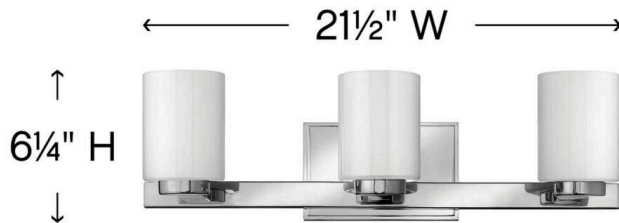

MILEY

5053CM

MEDIUM THREE LIGHT VANITY

Miley's chic design complements a variety of décors with its sleek lines and elegant glass shape. The cast stepped back plate and cast glass holders in Chrome or Brushed Nickel finishes add to its beauty.

DETAILS	
FINISH:	Chrome
MATERIAL:	Metal
GLASS:	Cased Opal
DIMMABLE:	Yes

DIMENSIONS	
WIDTH:	21.5"
HEIGHT:	6.3"
WEIGHT:	4.5lb
BACK PLATE:	6.5"W X 4.5"H
EXTENSION:	5.5"
TOP TO OUTLET:	4.000000"

LIGHT SOURCE	
LIGHT SOURCE:	Socketed
WATTAGE:	3-60w G-9 *Included or 3-5w G9 LED, 60w Equiv.
VOLTAGE:	120v

SHIPPING	
CARTON LENGTH:	27.5
CARTON WIDTH:	8
CARTON HEIGHT:	7.3
CARTON WEIGHT:	6

PRODUCT DETAILS:

- Suitable for use in damp locations as defined by NEC and CEC. Meets United States UL Underwriters Laboratories & CSA Canadian Standards Association Product Safety Standards.
- Sparkling chrome with reflective finish
- Merging the best of traditional and modern elements with a sophisticated and streamlined look