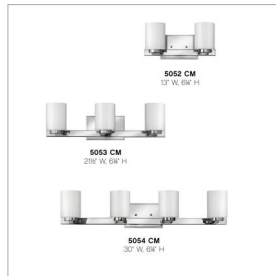

MILEY

5053CM

MEDIUM THREE LIGHT VANITY

Miley's chic design complements a variety of décors with its sleek lines and elegant glass shape. The cast stepped back plate and cast glass holders in Chrome or Brushed Nickel finishes add to its beauty.

DETAILS	
FINISH:	Chrome
MATERIAL:	Metal
GLASS:	Cased Opal
DIMMABLE:	Yes

DIMENSIONS	
WIDTH:	21.5"
HEIGHT:	6.3"
WEIGHT:	4.5lb
BACK PLATE:	6.5"W X 4.5"H
EXTENSION:	5.5"
TOP TO OUTLET:	4.000000"

LIGHT SOURCE	
LIGHT SOURCE:	Socketed
WATTAGE:	3-60w G-9 *Included or 3-5w G9 LED, 60w Equiv.
VOLTAGE:	120v

SHIPPING	
CARTON LENGTH:	27.5
CARTON WIDTH:	8
CARTON HEIGHT:	7.3
CARTON WEIGHT:	6

PRODUCT DETAILS:

- Suitable for use in damp locations as defined by NEC and CEC. Meets United States UL Underwriters Laboratories & CSA Canadian Standards Association Product Safety Standards.
- Sparkling chrome with reflective finish
- Merging the best of traditional and modern elements with a sophisticated and streamlined look