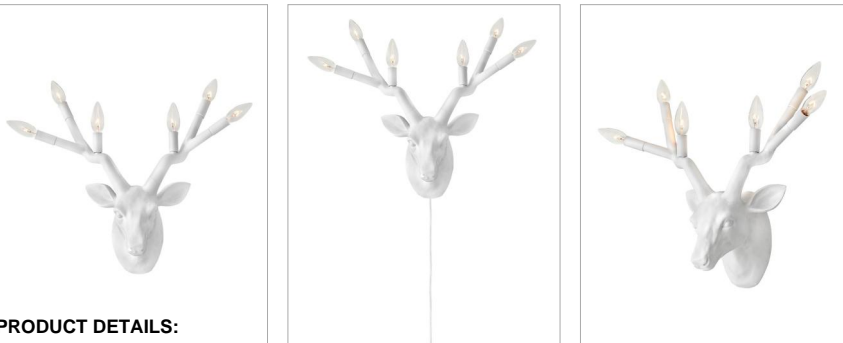

STAG

30602CI

LARGE SIX LIGHT SCONCE

Yes, deer! A playful, contemporary take on traditional lodge décor, Stag is an over scaled sconce big on style. Featured in Chalk White or Black, Stag bounds into any space with illumination and charm all-in-one. Sconces feature a removeable black cord with on/off switch to suit anywhere you choose to roam.

DETAILS

FINISH:	Chalk White
MATERIAL:	Resin
DIMMABLE:	YES - WITH DIMMABLE LAMP (NOT INCLUDED)

DIMENSIONS

WIDTH:	22.8"
HEIGHT:	20"
WEIGHT:	8lb
BACK PLATE:	5"W X 8.5"H
EXTENSION:	9.3"
TOP TO OUTLET:	16.7500"

LIGHT SOURCE

LIGHT SOURCE:	Socketed
WATTAGE:	6-5w Cand. LED, 60w Equiv.
VOLTAGE:	120v

SHIPPING

CARTON LENGTH:	10.8
CARTON WIDTH:	24
CARTON HEIGHT:	24
CARTON WEIGHT:	10

PRODUCT DETAILS:

- Suitable for use in dry (indoor) locations as defined by NEC and CEC. Meets United States UL Underwriters Laboratories & CSA Canadian Standards Association Product Safety Standards.
- Features On/Off switch
- Optional cord cover available, 6938BK
- Merging the best of traditional and modern elements with a sophisticated and streamlined look
- Optional cord cover available, 6938BK
- Ideal for vintage filament bulbs (not included)
- Can be hard wired or mounted with included plug-in cord