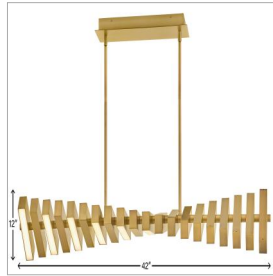

STITCH

FR42455LCB

MEDIUM ADJUSTABLE LED LINEAR

Stitch strikes a pose with an innovative design, offering bountiful illumination from articulating LED panels. This dynamic linear chandelier is a modern sculptural statement available in Painted Black Oxide or Lacquered Brass finishes.

DETAILS	
FINISH:	Lacquered Brass
MATERIAL:	Steel
GLASS:	Polycarbonate Lens
DIMMABLE:	YES - CL TYPE DIMMER (SSL7A)

DIMENSIONS	
WIDTH:	42"
HEIGHT:	12"
DEPTH:	7.5
WEIGHT:	17.3lb

LIGHT SOURCE	
LIGHT SOURCE:	Integrated LED
WATTAGE:	34w LED *Included
VOLTAGE:	120v/277v

MOUNTING	
CANOPY:	4.75"W X 14.25"L
LEAD WIRE:	1 X 120"
MAX HEIGHT:	37.8

SHIPPING	
CARTON LENGTH:	45.5
CARTON WIDTH:	11.3
CARTON HEIGHT:	7.5
CARTON WEIGHT:	19.9

PRODUCT DETAILS:

- Suitable for use in dry (indoor) locations as defined by NEC and CEC. Meets United States UL Underwriters Laboratories & CSA Canadian Standards Association Product Safety Standards.
- This fixture includes multiple down stems in various lengths to customize the installation height, including two 6" stems and four 12" stems
- LED components carry a 5-year limited warranty
- Bold silhouette with dramatic details creates a modern statement
- Equipped with a 120/277 universal driver. 0-10 dimming.
- Fixture features an articulating design for easy customization