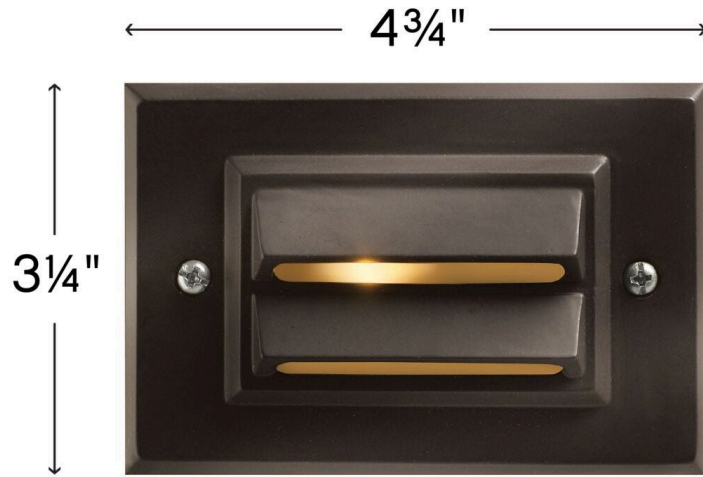

BRICK AND DECK

1546BZ-LL

12V HORIZONTAL LED DECK SCONCE

| DETAILS | |
|-----------|---------------------------------------|
| FINISH: | Bronze |
| MATERIAL: | Aluminum |
| GLASS: | Frosted |
| DIMMABLE: | YES - WITH MLV ON TRANSFORMER PRIMARY |

| DIMENSIONS | |
|------------|------|
| WIDTH: | 4.6" |
| HEIGHT: | 3.1" |
| DEPTH: | 2.5 |

| LIGHT SOURCE | |
|-----------------------|-------------------------------------|
| LIGHT SOURCE: | Socketed |
| WATTAGE: | 1-1.50w Mini Wedge LED *Included |
| VOLTAGE: | 12v |
| VOLT AMPS: | 2.5 |
| TRANSFORMER REQUIRED: | Yes |

| MOUNTING | |
|------------|---------|
| LEAD WIRE: | 1 X 60" |

| SHIPPING | |
|----------------|---|
| CARTON LENGTH: | 3 |
| CARTON WIDTH: | 5 |
| CARTON HEIGHT: | 5 |
| CARTON WEIGHT: | 1 |

PRODUCT DETAILS: