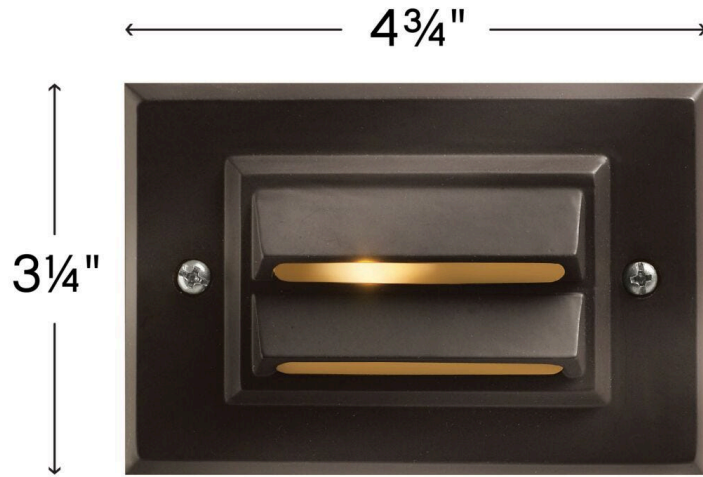

BRICK AND DECK

1546BZ-LL

12V HORIZONTAL LED DECK SCONCE

DETAILS	
FINISH:	Bronze
MATERIAL:	Aluminum
GLASS:	Frosted
DIMMABLE:	YES - WITH MLV ON TRANSFORMER PRIMARY

DIMENSIONS	
WIDTH:	4.6"
HEIGHT:	3.1"
DEPTH:	2.5

LIGHT SOURCE	
LIGHT SOURCE:	Socketed
WATTAGE:	1-1.50w Mini Wedge LED *Included
VOLTAGE:	12v
VOLT AMPS:	2.5
TRANSFORMER REQUIRED:	Yes

MOUNTING	
LEAD WIRE:	1 X 60"

SHIPPING	
CARTON LENGTH:	3
CARTON WIDTH:	5
CARTON HEIGHT:	5
CARTON WEIGHT:	1