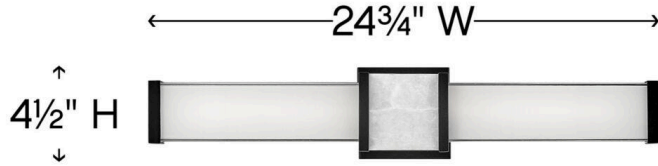

PIETRA

51582BK

LARGE LED VANITY

Turn your bathroom into a sanctuary with Pietra. Luxe materials and meticulous craftsmanship add to the spa-like zen of this integrated LED collection. A prominent cast center bracelet features a piece of solid stone with natural veining and subtle coloration that gleams against the Chrome or Black finish. Sophisticated details including cast endcaps and mitered glass complete this captivating look.

DETAILS	
FINISH:	Black
MATERIAL:	Steel
GLASS:	White Mitered
DIMMABLE:	YES, CL TYPE DIMMER (SSL7A)

DIMENSIONS	
WIDTH:	24.8"
HEIGHT:	4.5"
WEIGHT:	6lb
BACK PLATE:	4.5" Sq.
EXTENSION:	2.8"
TOP TO OUTLET:	2.250000"

LIGHT SOURCE	
LIGHT SOURCE:	Integrated LED
WATTAGE:	40w LED *Included
VOLTAGE:	120v

SHIPPING	
CARTON LENGTH:	29.3
CARTON WIDTH:	7
CARTON HEIGHT:	5.8
CARTON WEIGHT:	7.1

PRODUCT DETAILS:

- Fixture can be mounted horizontally.
- Suitable for use in damp locations as defined by NEC and CEC. Meets United States UL Underwriters Laboratories & CSA Canadian Standards Association Product Safety Standards.
- LED components carry a 5-year limited warranty
- Bold silhouette with dramatic details creates a modern statement
- Fixture can be mounted vertically
- ADA compliant
- Mounting hardware is hidden on the back plate to ensure a clean silhouette