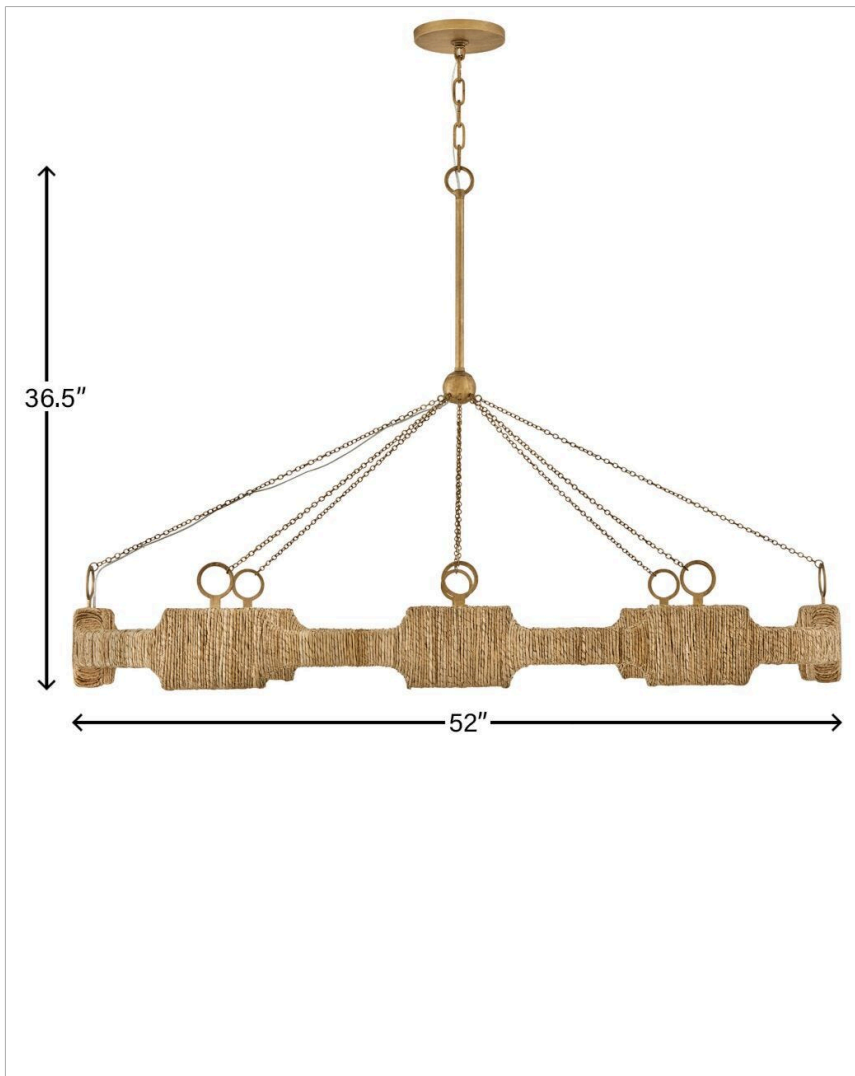

RAFFI

34107BNG

LARGE LED LINEAR

Raffi's coastal bohemian vibe is balanced by its distinctively modern shape. A unique LED design offers abundant light, while a slim frame hand-wrapped in natural reeds provides unexpected texture. Bold Carbon Black or Burnished Gold finishes perfectly complement any color palette.

DETAILS	
FINISH:	Burnished Gold
MATERIAL:	Steel
SLOPE DEGREE:	90
DIMMABLE:	YES - CL TYPE DIMMER (SSL7A)

DIMENSIONS	
WIDTH:	52"
HEIGHT:	36.5"
DEPTH:	21
WEIGHT:	15lb

LIGHT SOURCE	
LIGHT SOURCE:	Integrated LED
WATTAGE:	30w LED *Included
VOLTAGE:	120v/277v

MOUNTING	
CANOPY:	6.5" Dia.
LEAD WIRE:	1 X 144"

SHIPPING	
CARTON LENGTH:	25
CARTON WIDTH:	56
CARTON HEIGHT:	11
CARTON WEIGHT:	37

PRODUCT DETAILS:

- Suitable for use in dry (indoor) locations as defined by NEC and CEC. Meets United States UL Underwriters Laboratories & CSA Canadian Standards Association Product Safety Standards.
- Fixture is oval in shape
- This item may be hung on a sloped ceiling
- LED components carry a 5-year limited warranty
- Luxurious gold finish with opulent sheen
- Equipped with a 120/277 universal driver. 0-10 dimming.
- Eclectic style that mixes unconventional elements. Unique and sophisticated designs that feel modern and vintage at the same time.
- The Lisa McDennon Collection offers a striking mix of edgy, sculptural silhouettes that incorporate modern, organic elements and luxe materials, brought to life by her innovative and original point of view.