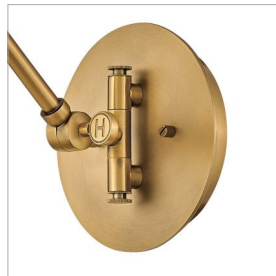

ARGO

3480SK

MEDIUM SWING ARM SINGLE LIGHT SCONCE

Argo is brilliantly basic in design but has all the right details to make it shine. The smooth lines of its dome have a vintage, industrial feel, but modern updates make Argo contemporary. Heavy straps and decorative screws secure the dome to the cap in this clean and stylish profile.

DETAILS	
FINISH:	Satin Black
MATERIAL:	Steel
DIMMABLE:	YES - WITH DIMMABLE LAMP (NOT INCLUDED)

DIMENSIONS	
WIDTH:	7"
HEIGHT:	10.3"
WEIGHT:	5lb
BACK PLATE:	6" Dia.
EXTENSION:	20"
TOP TO OUTLET:	3.5"

LIGHT SOURCE	
LIGHT SOURCE:	Socketed
WATTAGE:	1-12w Med. LED, 100w Equiv.
VOLTAGE:	120v

SHIPPING	
CARTON LENGTH:	21.1
CARTON WIDTH:	5.9
CARTON HEIGHT:	11
CARTON WEIGHT:	5.8

PRODUCT DETAILS:

- Suitable for use in dry (indoor) locations as defined by NEC and CEC. Meets United States UL Underwriters Laboratories & CSA Canadian Standards Association Product Safety Standards.
- Fully adjustable both left or right and up or down
- Bold silhouette with dramatic details creates a modern statement
- All dimensions listed are as shown
- Features On/Off switch
- Extension is 21.75" when fixture is fully extended
- Optional cord cover available, 6938HB
- Can be hard wired or mounted with included plug-in cord