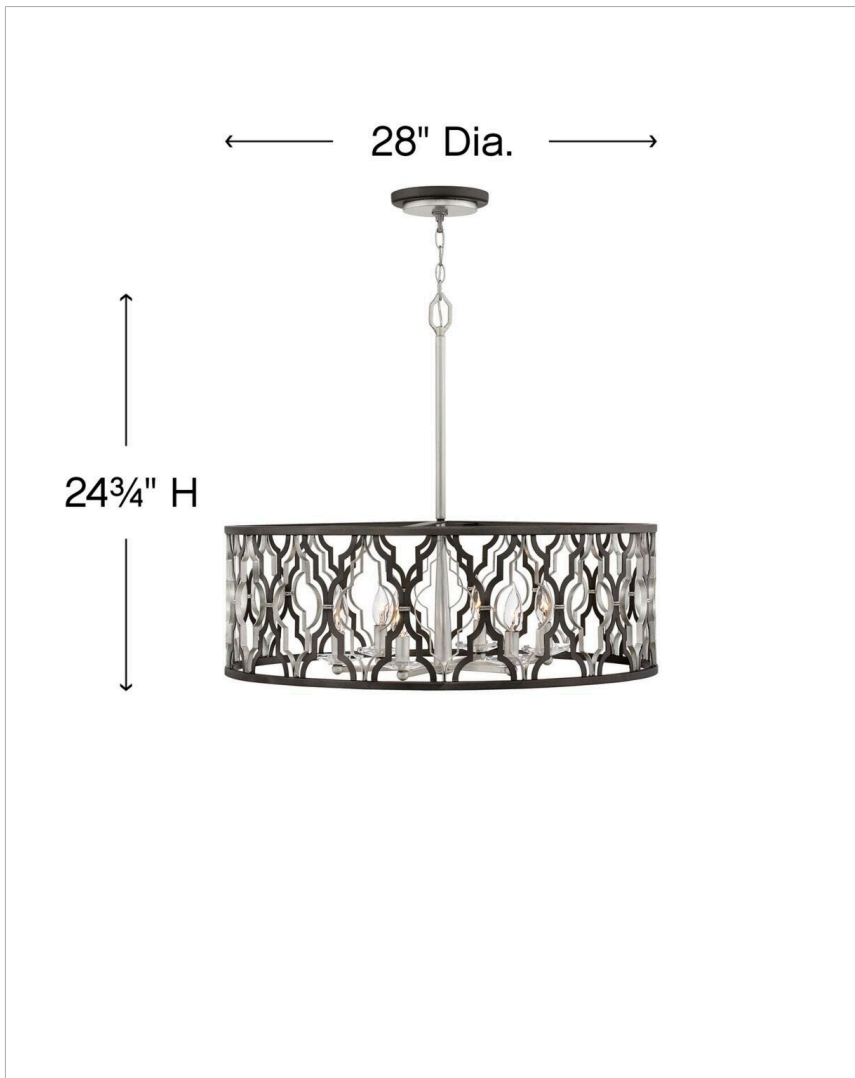

PORTICO

3066GG

MEDIUM CONVERTIBLE DRUM CHANDELIER

The Portico family highlights the medallion, a classic design element, by fusing this antique pattern with on-trend mixed metal finishes in Glacial and Metallic Matte Bronze to reveal a modern symmetry. Delicate crystal candle cups, an elegantly tapered center column and two-tone canopy ensure refined details emanate throughout Portico's sophisticated design.

DETAILS	
FINISH:	Glacial
MATERIAL:	Steel
SLOPE DEGREE:	90
DIMMABLE:	YES, WITH DIMMABLE LAMP (NOT INCLUDED)

DIMENSIONS	
WIDTH:	28"
HEIGHT:	24.8"
WEIGHT:	12lb

LIGHT SOURCE	
LIGHT SOURCE:	Socketed
WATTAGE:	6-5w Cand. LED, 60w Equiv.
VOLTAGE:	120v

MOUNTING	
CANOPY:	6.5" Dia.
LEAD WIRE:	1 X 144"

SHIPPING	
CARTON LENGTH:	31.5
CARTON WIDTH:	13.5
CARTON HEIGHT:	31.5
CARTON WEIGHT:	22

PRODUCT DETAILS:

- Suitable for use in dry (indoor) locations as defined by NEC and CEC. Meets United States UL Underwriters Laboratories & CSA Canadian Standards Association Product Safety Standards.
- This item may be hung on a sloped ceiling
- Merging the best of traditional and modern elements with a sophisticated and streamlined look
- Convertible fixture can be hung as a pendant or semi-flush mount