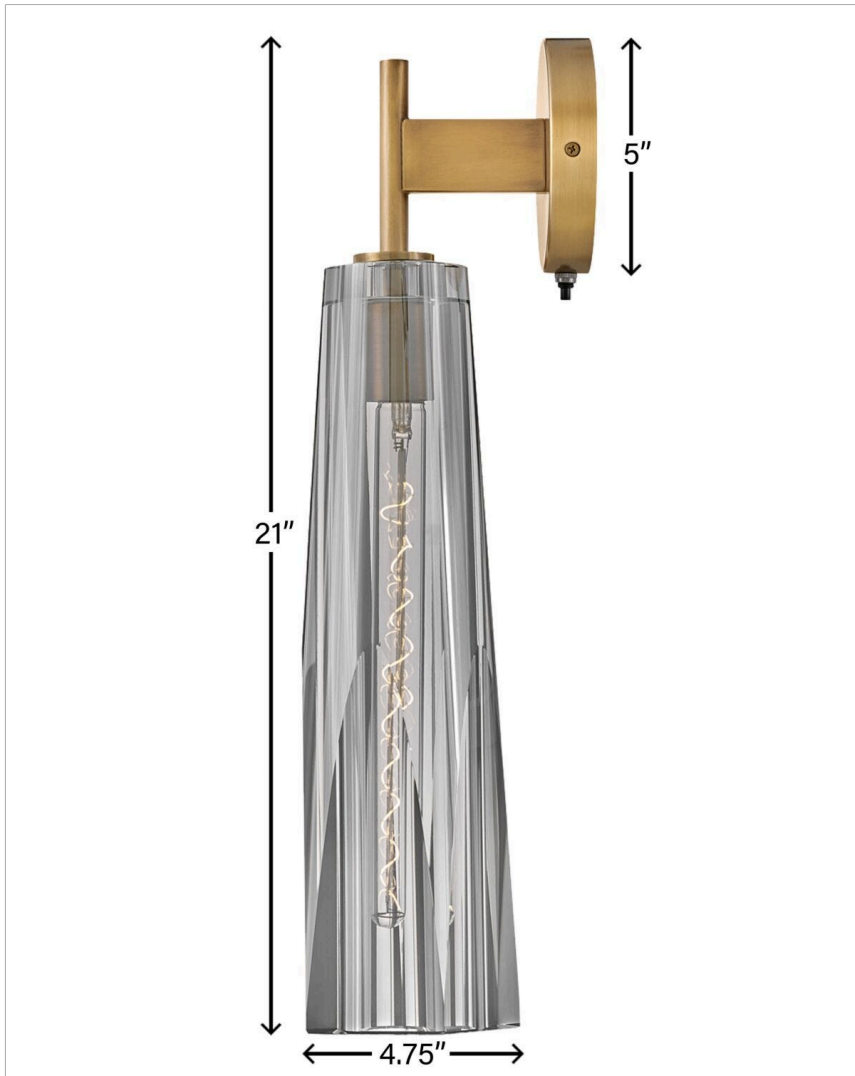

COSETTE

FR31100HBR-SM

LARGE SINGLE LIGHT SCONCE

Dramatic and sleek, Cosette exudes opulent charm with an elongated silhouette and luxurious cut crystal. Two luxurious shade options, smokey gray or clear, beautifully cast a rich, multi-faceted light pattern. An elegantly concealed on/off switch makes Cosette sconces perfect for bedrooms and intimate spaces.

DETAILS	
FINISH:	Heritage Brass
MATERIAL:	Steel
GLASS:	Smoked Crystal
DIMMABLE:	YES - WITH DIMMABLE LAMP (NOT INCLUDED)

DIMENSIONS	
WIDTH:	5"
HEIGHT:	21"
WEIGHT:	13.9lb
BACK PLATE:	5" Dia.
EXTENSION:	6.8"
TOP TO OUTLET:	2.5"

LIGHT SOURCE	
LIGHT SOURCE:	Socketed
WATTAGE:	1-10w Med. LED, 60w Equiv.
VOLTAGE:	120v

SHIPPING	
CARTON LENGTH:	27.3
CARTON WIDTH:	11.5
CARTON HEIGHT:	11
CARTON WEIGHT:	15.4

PRODUCT DETAILS:

- Suitable for use in dry (indoor) locations as defined by NEC and CEC. Meets United States UL Underwriters Laboratories & CSA Canadian Standards Association Product Safety Standards.
- Classic, elegant lines and timeless details enhance a traditional space
- Features On/Off switch
- T9 or T10 bulbs required (not included)
- Mounting hardware is hidden on the back plate to ensure a clean silhouette