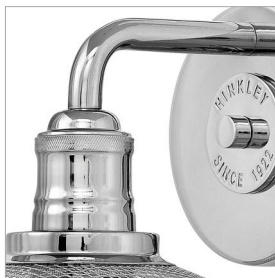

RIGBY

5290PN

SMALL SINGLE LIGHT VANITY

Rigby is inspired by the Americana barn light, reborn as a chic interior retro classic. Features such as cast socket covers, mesh shades, canopy detail and two-tone finish options combine the best in both vintage and industrial design elements.

DETAILS	
FINISH:	Polished Nickel with Heritage Brass accents
MATERIAL:	Steel
DIMMABLE:	YES, WITH DIMMABLE LAMP (NOT INCLUDED)

DIMENSIONS	
WIDTH:	8"
HEIGHT:	6.5"
WEIGHT:	1.4lb
BACK PLATE:	5" Dia.
EXTENSION:	8.8"
TOP TO OUTLET:	2.500000"

LIGHT SOURCE	
LIGHT SOURCE:	Socketed
WATTAGE:	1-14w Med. LED, 100w Equiv.
VOLTAGE:	120v

SHIPPING	
CARTON LENGTH:	11
CARTON WIDTH:	10.5
CARTON HEIGHT:	8
CARTON WEIGHT:	4.8

PRODUCT DETAILS:

- Fixture can be mounted either up or down
- Suitable for use in damp locations as defined by NEC and CEC. Meets United States UL Underwriters Laboratories & CSA Canadian Standards Association Product Safety Standards.
- Ideal for vintage filament bulbs (not included)
- Angular lines, a bold finish, simple shape and sturdy details merge for a robust but pared down industrial design