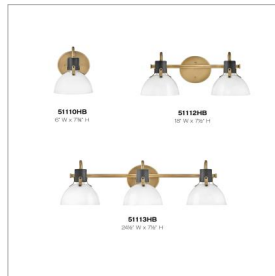

ARGO

51110HB

SMALL SINGLE LIGHT VANITY

Argo exudes class and style with a vintage industrial flair and a sleek silhouette. This transitional design features suspended cased opal glass complemented by a Heritage Brass with Black finish.

DETAILS	
FINISH:	Heritage Brass
MATERIAL:	Steel
GLASS:	Cased Opal
DIMMABLE:	YES - WITH DIMMABLE LAMP (NOT INCLUDED)

DIMENSIONS	
WIDTH:	6"
HEIGHT:	7.8"
WEIGHT:	1.4lb
BACK PLATE:	5" Dia.
EXTENSION:	7.3"
TOP TO OUTLET:	3.5"

LIGHT SOURCE	
LIGHT SOURCE:	Socketed
WATTAGE:	1-12w Med. LED, 100w Equiv.
VOLTAGE:	120v

SHIPPING	
CARTON LENGTH:	8.3
CARTON WIDTH:	8.3
CARTON HEIGHT:	10.2
CARTON WEIGHT:	2

PRODUCT DETAILS:

- Fixture can be mounted either up or down
- Suitable for use in damp locations as defined by NEC and CEC. Meets United States UL Underwriters Laboratories & CSA Canadian Standards Association Product Safety Standards.
- Bold silhouette with dramatic details creates a modern statement