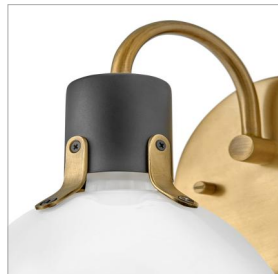

ARGO

51110HB

SMALL SINGLE LIGHT VANITY

Argo exudes class and style with a vintage industrial flair and a sleek silhouette. This transitional design features suspended cased opal glass complemented by a Heritage Brass with Black finish.

DETAILS	
FINISH:	Heritage Brass
MATERIAL:	Steel
GLASS:	Cased Opal
DIMMABLE:	YES - WITH DIMMABLE LAMP (NOT INCLUDED)

DIMENSIONS	
WIDTH:	6"
HEIGHT:	7.8"
WEIGHT:	1.4lb
BACK PLATE:	5" Dia.
EXTENSION:	7.3"
TOP TO OUTLET:	3.5"

LIGHT SOURCE	
LIGHT SOURCE:	Socketed
WATTAGE:	1-12w Med. LED, 100w Equiv.
VOLTAGE:	120v

SHIPPING	
CARTON LENGTH:	8.3
CARTON WIDTH:	8.3
CARTON HEIGHT:	10.2
CARTON WEIGHT:	2

PRODUCT DETAILS:

- Fixture can be mounted either up or down
- Suitable for use in damp locations as defined by NEC and CEC. Meets United States UL Underwriters Laboratories & CSA Canadian Standards Association Product Safety Standards.
- Bold silhouette with dramatic details creates a modern statement

HINKLEY

HINKLEY
33000 Pin Oak Parkway
Avon Lake, OH 44012

PHONE: (440) 653-5500
Toll Free: 1 (800) 446-5539

hinkley.com