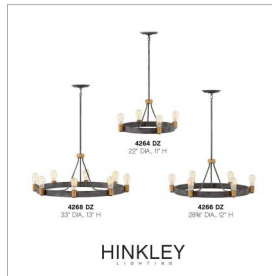

SILAS

4266DZ

MEDIUM SINGLE TIER CHANDELIER

With striking simplicity, Silas is a throwback to an era where basic, hardworking design was expected. A single, wide Aged Zinc finish ring does the heavy lifting, but Heritage Brass finish fitters and accents are the perfect complement. The result is an uncluttered, industrial centerpiece to any space.

DETAILS	
FINISH:	Aged Zinc
MATERIAL:	Steel
SLOPE DEGREE:	90
DIMMABLE:	YES, WITH DIMMABLE LAMP (NOT INCLUDED)

DIMENSIONS	
WIDTH:	28.8"
HEIGHT:	12"
WEIGHT:	11lb

LIGHT SOURCE	
LIGHT SOURCE:	Socketed
WATTAGE:	6-14w Med. LED, 100w Equiv.
VOLTAGE:	120v

MOUNTING	
CANOPY:	6" Dia.
LEAD WIRE:	1 X 120"
MAX HEIGHT:	46.3

SHIPPING	
CARTON LENGTH:	30.5
CARTON WIDTH:	27.5
CARTON HEIGHT:	5
CARTON WEIGHT:	13

PRODUCT DETAILS:

- Suitable for use in dry (indoor) locations as defined by NEC and CEC. Meets United States UL Underwriters Laboratories & CSA Canadian Standards Association Product Safety Standards.
- This fixture includes multiple down stems in various lengths to customize the installation height of the fixture, including one 6" stem and two 12" stems
- This item may be hung on a sloped ceiling
- Ideal for vintage filament bulbs (not included)
- Angular lines, a bold finish, simple shape and sturdy details merge for a robust but pared down industrial design