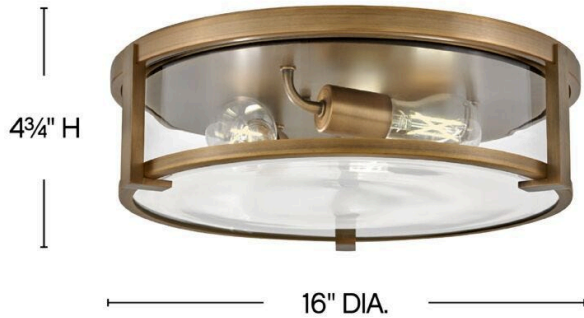

LOWELL

3243BR-CL

MEDIUM FLUSH MOUNT

Lowell is a transitional design with clean lines and a subtle mid-century modern overtone. Robust cast L-bracket details combine with a twist lock system to maintain a sleek appearance that fits any décor.

DETAILS	
FINISH:	Brushed Bronze
MATERIAL:	Steel
GLASS:	Clear
DIMMABLE:	YES - WITH DIMMABLE LAMP (NOT INCLUDED)

DIMENSIONS	
WIDTH:	16"
HEIGHT:	4.8"
WEIGHT:	7.9lb

LIGHT SOURCE	
LIGHT SOURCE:	Socketed
WATTAGE:	3-7w Med. LED, 60w Equiv.
VOLTAGE:	120v

MOUNTING	
CANOPY:	15.75" Dia.

SHIPPING	
CARTON LENGTH:	19.8
CARTON WIDTH:	19.5
CARTON HEIGHT:	8
CARTON WEIGHT:	10.6

PRODUCT DETAILS:

- Suitable for use in damp locations as defined by NEC and CEC. Meets United States UL Underwriters Laboratories & CSA Canadian Standards Association Product Safety Standards.
- Bold silhouette with dramatic details creates a modern statement