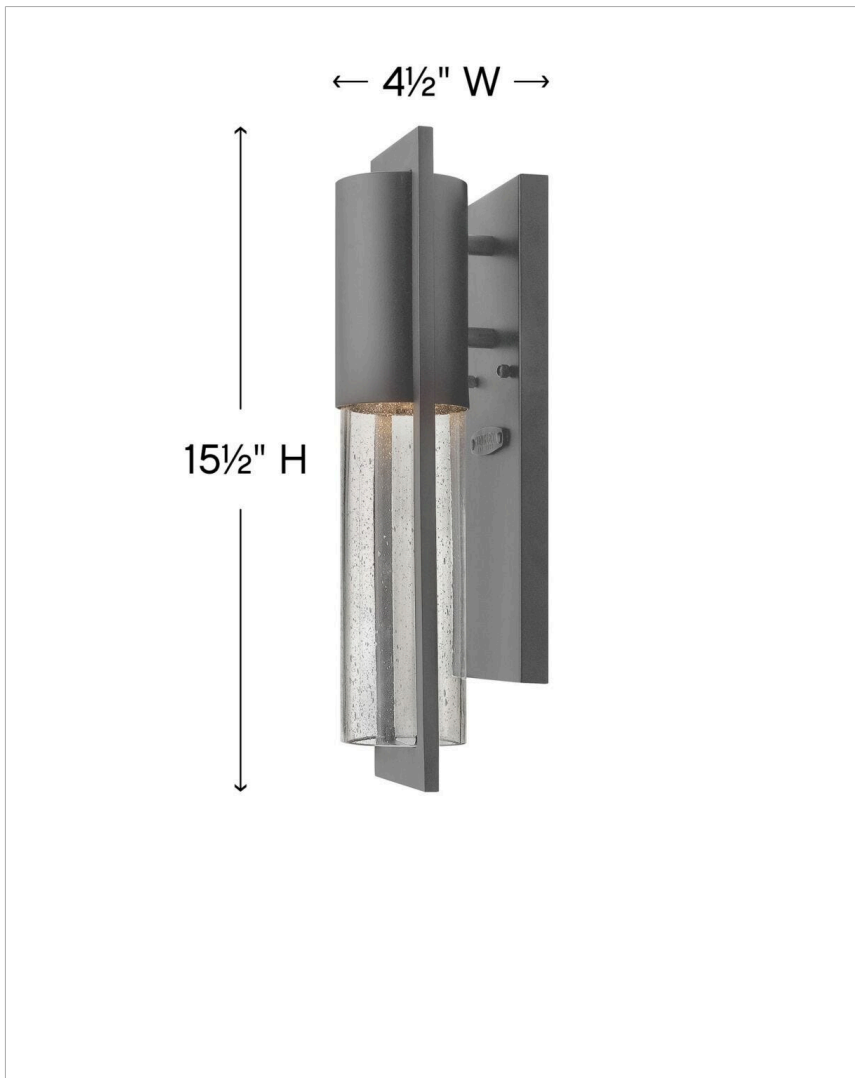

SHELTER

1326HE

MEDIUM WALL MOUNT LANTERN

Shelter's minimalist style in aluminum creates a chic, dramatic statement as the light from above grazes through its clear seedy glass. Shelter comes standard Dark Sky compliant.

DETAILS	
FINISH:	Hematite
MATERIAL:	Aluminum
GLASS:	Clear Seedy
DIMMABLE:	Yes

DIMENSIONS	
WIDTH:	4.5"
HEIGHT:	15.5"
WEIGHT:	3lb
BACK PLATE:	4.5"W X 12"H
EXTENSION:	4.8"
TOP TO OUTLET:	5.750000"

LIGHT SOURCE	
LIGHT SOURCE:	Socketed
WATTAGE:	1-7w GU10 LED, 50w Equiv.
VOLTAGE:	120v

SHIPPING	
CARTON LENGTH:	18.5
CARTON WIDTH:	9.9
CARTON HEIGHT:	7.3
CARTON WEIGHT:	4

PRODUCT DETAILS:

- Suitable for use in wet (outdoor direct rain) locations as defined by NEC and CEC. Meets United States UL Underwriters Laboratories & CSA Canadian Standards Association Product Safety Standards
- 2-year finish warranty
- Bold lines and a clean, minimalist style complement contemporary architecture
- Fixture is Dark Sky compliant and engineered to minimize light glare upward into the night sky

HINKLEY

HINKLEY
33000 Pin Oak Parkway
Avon Lake, OH 44012

PHONE: (440) 653-5500
Toll Free: 1 (800) 446-5539

hinkley.com