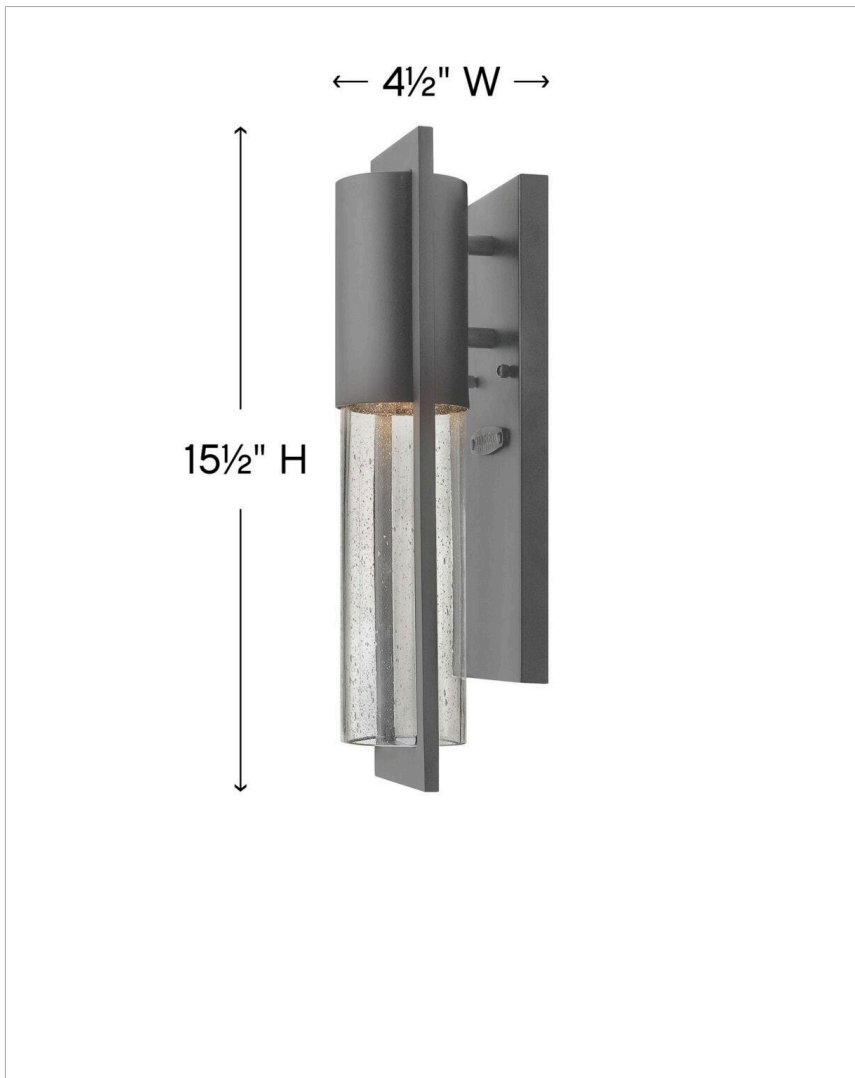

SHELTER

1326HE

MEDIUM WALL MOUNT LANTERN

Shelter's minimalist style in aluminum creates a chic, dramatic statement as the light from above grazes through its clear seedy glass. Shelter comes standard Dark Sky compliant.

DETAILS	
FINISH:	Hematite
MATERIAL:	Aluminum
GLASS:	Clear Seedy
DIMMABLE:	Yes

DIMENSIONS	
WIDTH:	4.5"
HEIGHT:	15.5"
WEIGHT:	3lb
BACK PLATE:	4.5"W X 12"H
EXTENSION:	4.8"
TOP TO OUTLET:	5.75"

LIGHT SOURCE	
LIGHT SOURCE:	Socketed
WATTAGE:	1-7w GU10 LED, 50w Equiv.
VOLTAGE:	120v

SHIPPING	
CARTON LENGTH:	18.5
CARTON WIDTH:	9.9
CARTON HEIGHT:	7.3
CARTON WEIGHT:	4

PRODUCT DETAILS:

- Suitable for use in wet (outdoor direct rain) locations as defined by NEC and CEC. Meets United States UL Underwriters Laboratories & CSA Canadian Standards Association Product Safety Standards
- 2-year finish warranty
- Bold lines and a clean, minimalist style complement contemporary architecture
- Fixture is Dark Sky compliant and engineered to minimize light glare upward into the night sky

HINKLEY

HINKLEY
33000 Pin Oak Parkway
Avon Lake, OH 44012

PHONE: (440) 653-5500
Toll Free: 1 (800) 446-5539

hinkley.com