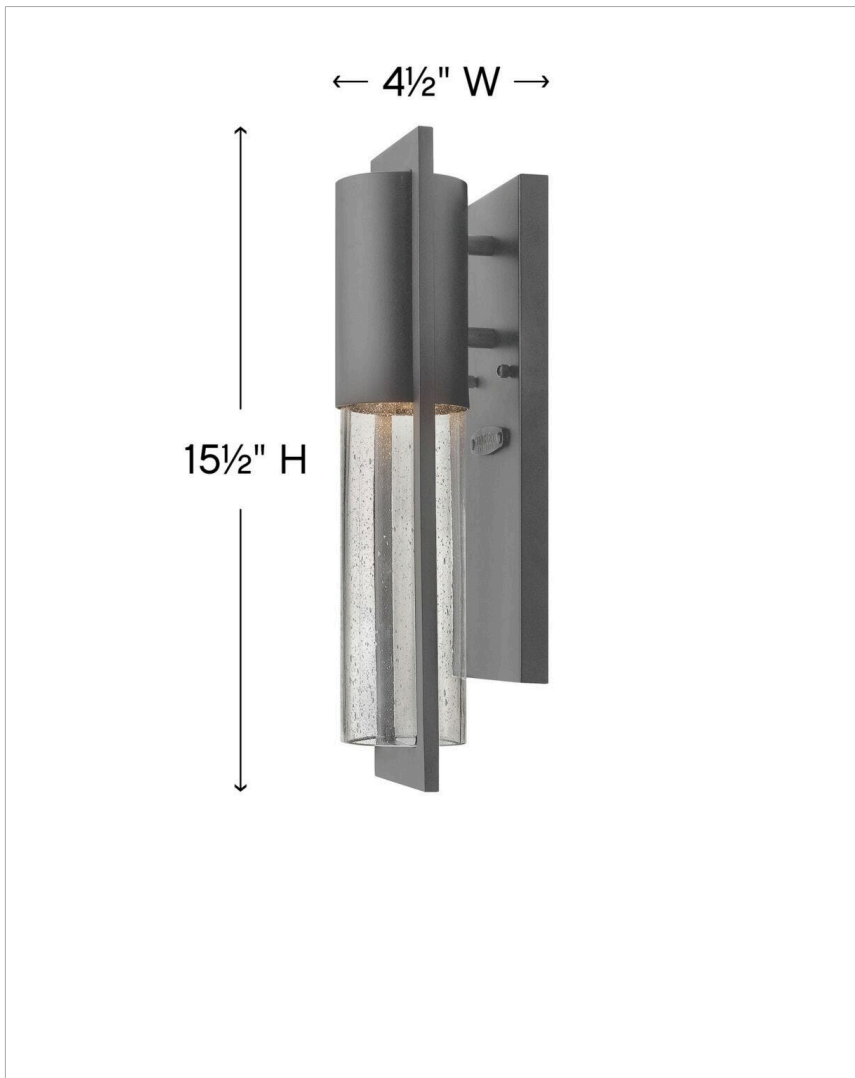

SHELTER

1326HE

MEDIUM WALL MOUNT LANTERN

Shelter's minimalist style in aluminum creates a chic, dramatic statement as the light from above grazes through its clear seedy glass. Shelter comes standard Dark Sky compliant.

DETAILS	
FINISH:	Hematite
MATERIAL:	Aluminum
GLASS:	Clear Seedy
DIMMABLE:	Yes

DIMENSIONS	
WIDTH:	4.5"
HEIGHT:	15.5"
WEIGHT:	3lb
BACK PLATE:	4.5"W X 12"H
EXTENSION:	4.8"
TOP TO OUTLET:	5.750000"

LIGHT SOURCE	
LIGHT SOURCE:	Socketed
WATTAGE:	1-7w GU10 LED, 50w Equiv.
VOLTAGE:	120v

SHIPPING	
CARTON LENGTH:	18.5
CARTON WIDTH:	9.9
CARTON HEIGHT:	7.3
CARTON WEIGHT:	4

PRODUCT DETAILS:

- Suitable for use in wet (outdoor direct rain) locations as defined by NEC and CEC. Meets United States UL Underwriters Laboratories & CSA Canadian Standards Association Product Safety Standards
- 2-year finish warranty
- Bold lines and a clean, minimalist style complement contemporary architecture
- Fixture is Dark Sky compliant and engineered to minimize light glare upward into the night sky