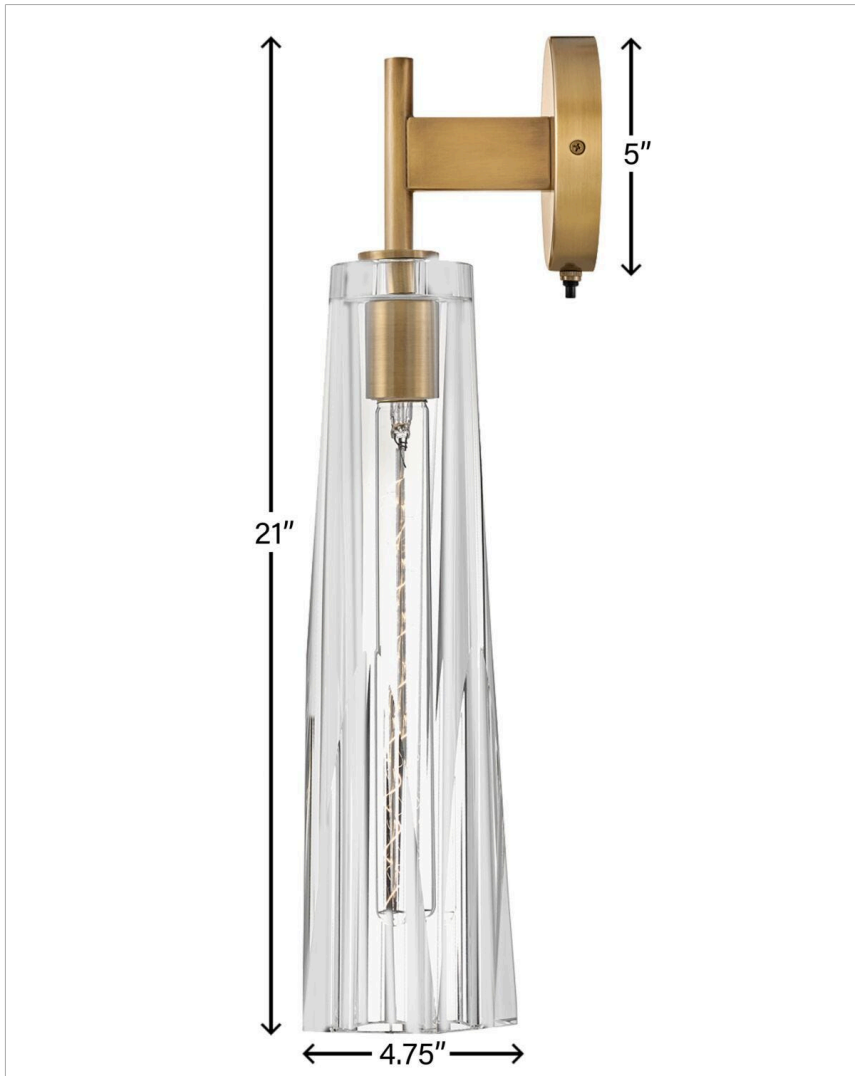

COSETTE

FR31100HBR-CL

LARGE SINGLE LIGHT SCONCE

Dramatic and sleek, Cosette exudes opulent charm with an elongated silhouette and luxurious cut crystal. Two luxurious shade options, smokey gray or clear, beautifully cast a rich, multi-faceted light pattern. An elegantly concealed on/off switch makes Cosette sconces perfect for bedrooms and intimate spaces.

DETAILS	
FINISH:	Heritage Brass
MATERIAL:	Steel
GLASS:	Clear Crystal
DIMMABLE:	YES - WITH DIMMABLE LAMP (NOT INCLUDED)

DIMENSIONS	
WIDTH:	5"
HEIGHT:	21"
WEIGHT:	13.9lb
BACK PLATE:	5" Dia.
EXTENSION:	6.8"
TOP TO OUTLET:	2.5"

LIGHT SOURCE	
LIGHT SOURCE:	Socketed
WATTAGE:	1-10w Med. LED, 60w Equiv.
VOLTAGE:	120v

SHIPPING	
CARTON LENGTH:	27.3
CARTON WIDTH:	11.5
CARTON HEIGHT:	11
CARTON WEIGHT:	15.4

PRODUCT DETAILS:

- Suitable for use in dry (indoor) locations as defined by NEC and CEC. Meets United States UL Underwriters Laboratories & CSA Canadian Standards Association Product Safety Standards.
- Classic, elegant lines and timeless details enhance a traditional space
- Features On/Off switch
- T9 or T10 bulbs required (not included)
- Mounting hardware is hidden on the back plate to ensure a clean silhouette