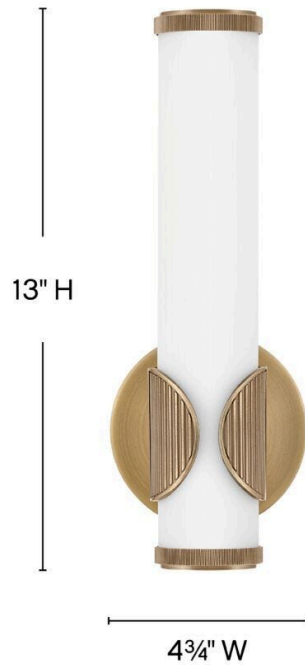

FEMI

50080LCB

MEDIUM LED SCONCE

A slim, streamlined profile paired with the integrated LED light makes Femi your go-to for transitional style. Illumination elegantly extends from the cast ribbed cuff, adding an element of appeal that captures the unexpected. The matching cast end caps balance the linear design for a fixture with instant style gratification in Brushed Nickel, Black Oxide, or Lacquered Brass finish options.

DETAILS	
FINISH:	Lacquered Brass
MATERIAL:	Steel
GLASS:	Etched Opal
DIMMABLE:	YES - CL TYPE DIMMER (SSL7A)

DIMENSIONS	
WIDTH:	4.8"
HEIGHT:	13"
WEIGHT:	1.8lb
BACK PLATE:	4.75" Dia.
EXTENSION:	3.8"
TOP TO OUTLET:	9.75"

LIGHT SOURCE	
LIGHT SOURCE:	Integrated LED
WATTAGE:	20w LED *Included
VOLTAGE:	120v

SHIPPING	
CARTON LENGTH:	16
CARTON WIDTH:	7.3
CARTON HEIGHT:	10.5
CARTON WEIGHT:	3

PRODUCT DETAILS:

- Fixture can be mounted either up or down
- Suitable for use in damp locations as defined by NEC and CEC. Meets United States UL Underwriters Laboratories & CSA Canadian Standards Association Product Safety Standards.
- LED components carry a 5-year limited warranty
- Merging the best of traditional and modern elements with a sophisticated and streamlined look
- ADA compliant
- Mounting hardware is hidden on the back plate to ensure a clean silhouette