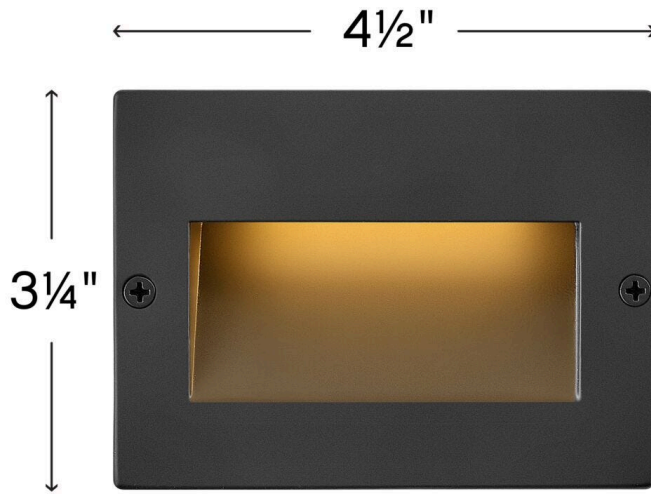

TAPER

1563SK

STEP 12V HORIZONTAL

Seamlessly blending into architectural elements inside or outside the home, the Taper series beautifully illuminates stairs, walkways, or patio spaces, enhancing the outdoor lighting experience. Made of aluminum and featuring an etched lens, this rectangle recessed step and deck mount includes an integrated LED light for over 40,000 hrs of light. This low-voltage fixture is practical and safer, especially in an outdoor setting. Expand time spent in outdoor living spaces and increase safety and security.

DETAILS	
FINISH:	Satin Black
MATERIAL:	Aluminum
GLASS:	Etched Lens
DIMMABLE:	YES - WITH MLV ON TRANSFORMER PRIMARY

DIMENSIONS	
WIDTH:	5"
HEIGHT:	3.5"
DEPTH:	1

LIGHT SOURCE	
LIGHT SOURCE:	Integrated LED
WATTAGE:	1.90w LED *Included
VOLTAGE:	12v
VOLT AMPS:	2.3
TRANSFORMER REQUIRED:	Yes

MOUNTING	
LEAD WIRE:	1 x 60"

SHIPPING	
CARTON LENGTH:	6.5
CARTON WIDTH:	3.3
CARTON HEIGHT:	5.8
CARTON WEIGHT:	1

PRODUCT DETAILS:

- Suitable for use in wet (outdoor direct rain) locations as defined by NEC and CEC. Meets United States UL Underwriters Laboratories & CSA Canadian Standards Association Product Safety Standards
- A wiring kit is supplied
- ADA compliant
- For more information on how to control your landscape lighting via the Hinkley Home Automation App, [click here](#).
- Recessed mount.
- Bold lines and a clean, minimalist style complement contemporary architecture
- Rated for both indoor and outdoor use
- Easy and efficient installation: fewer fixtures illuminate a more extensive area, offering a diverse range of mounting opportunities.